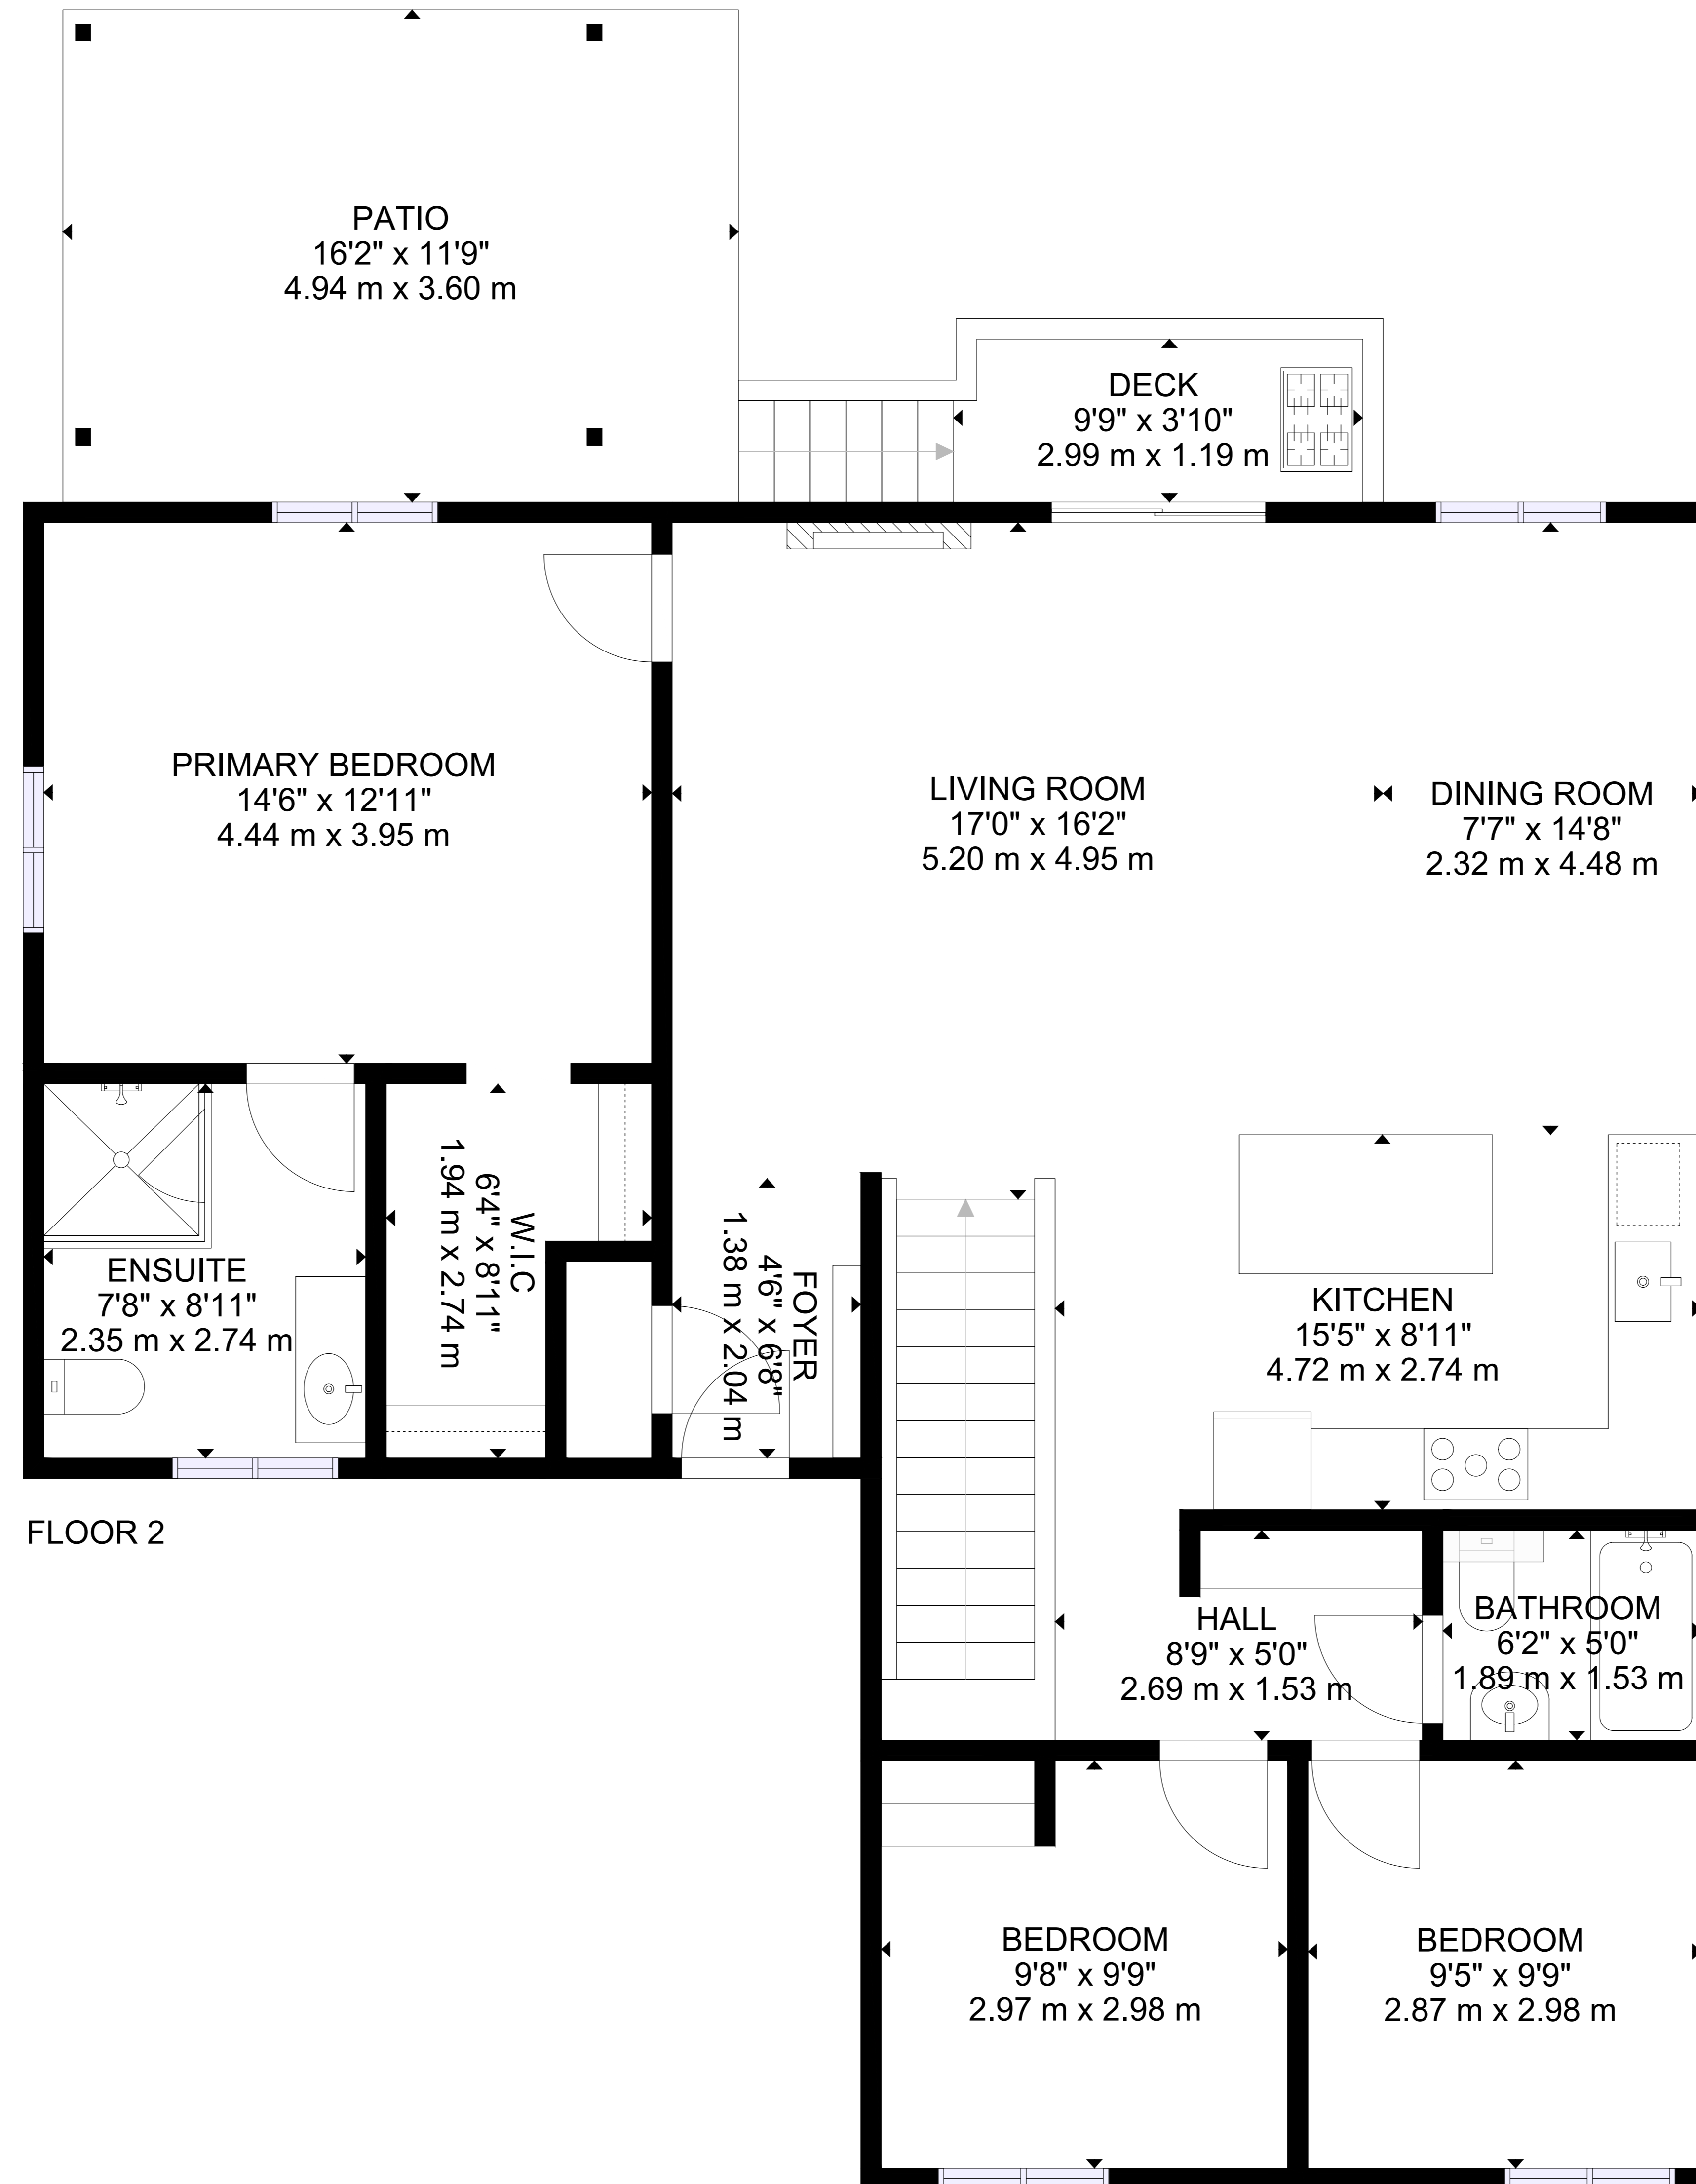

GROSS INTERNAL AREA
 FLOOR 1: 1182 sq.ft, 110 m², FLOOR 2: 1227 sq.ft, 114 m²
 EXCLUDED AREA: PATIO: 191 sq.ft, 18 m², DECK: 38 sq.ft, 3 m²
 TOTAL: 2409 sq.ft, 224 m²

SIZES AND DIMENSIONS ARE APPROXIMATE, ACTUAL MAY VARY.