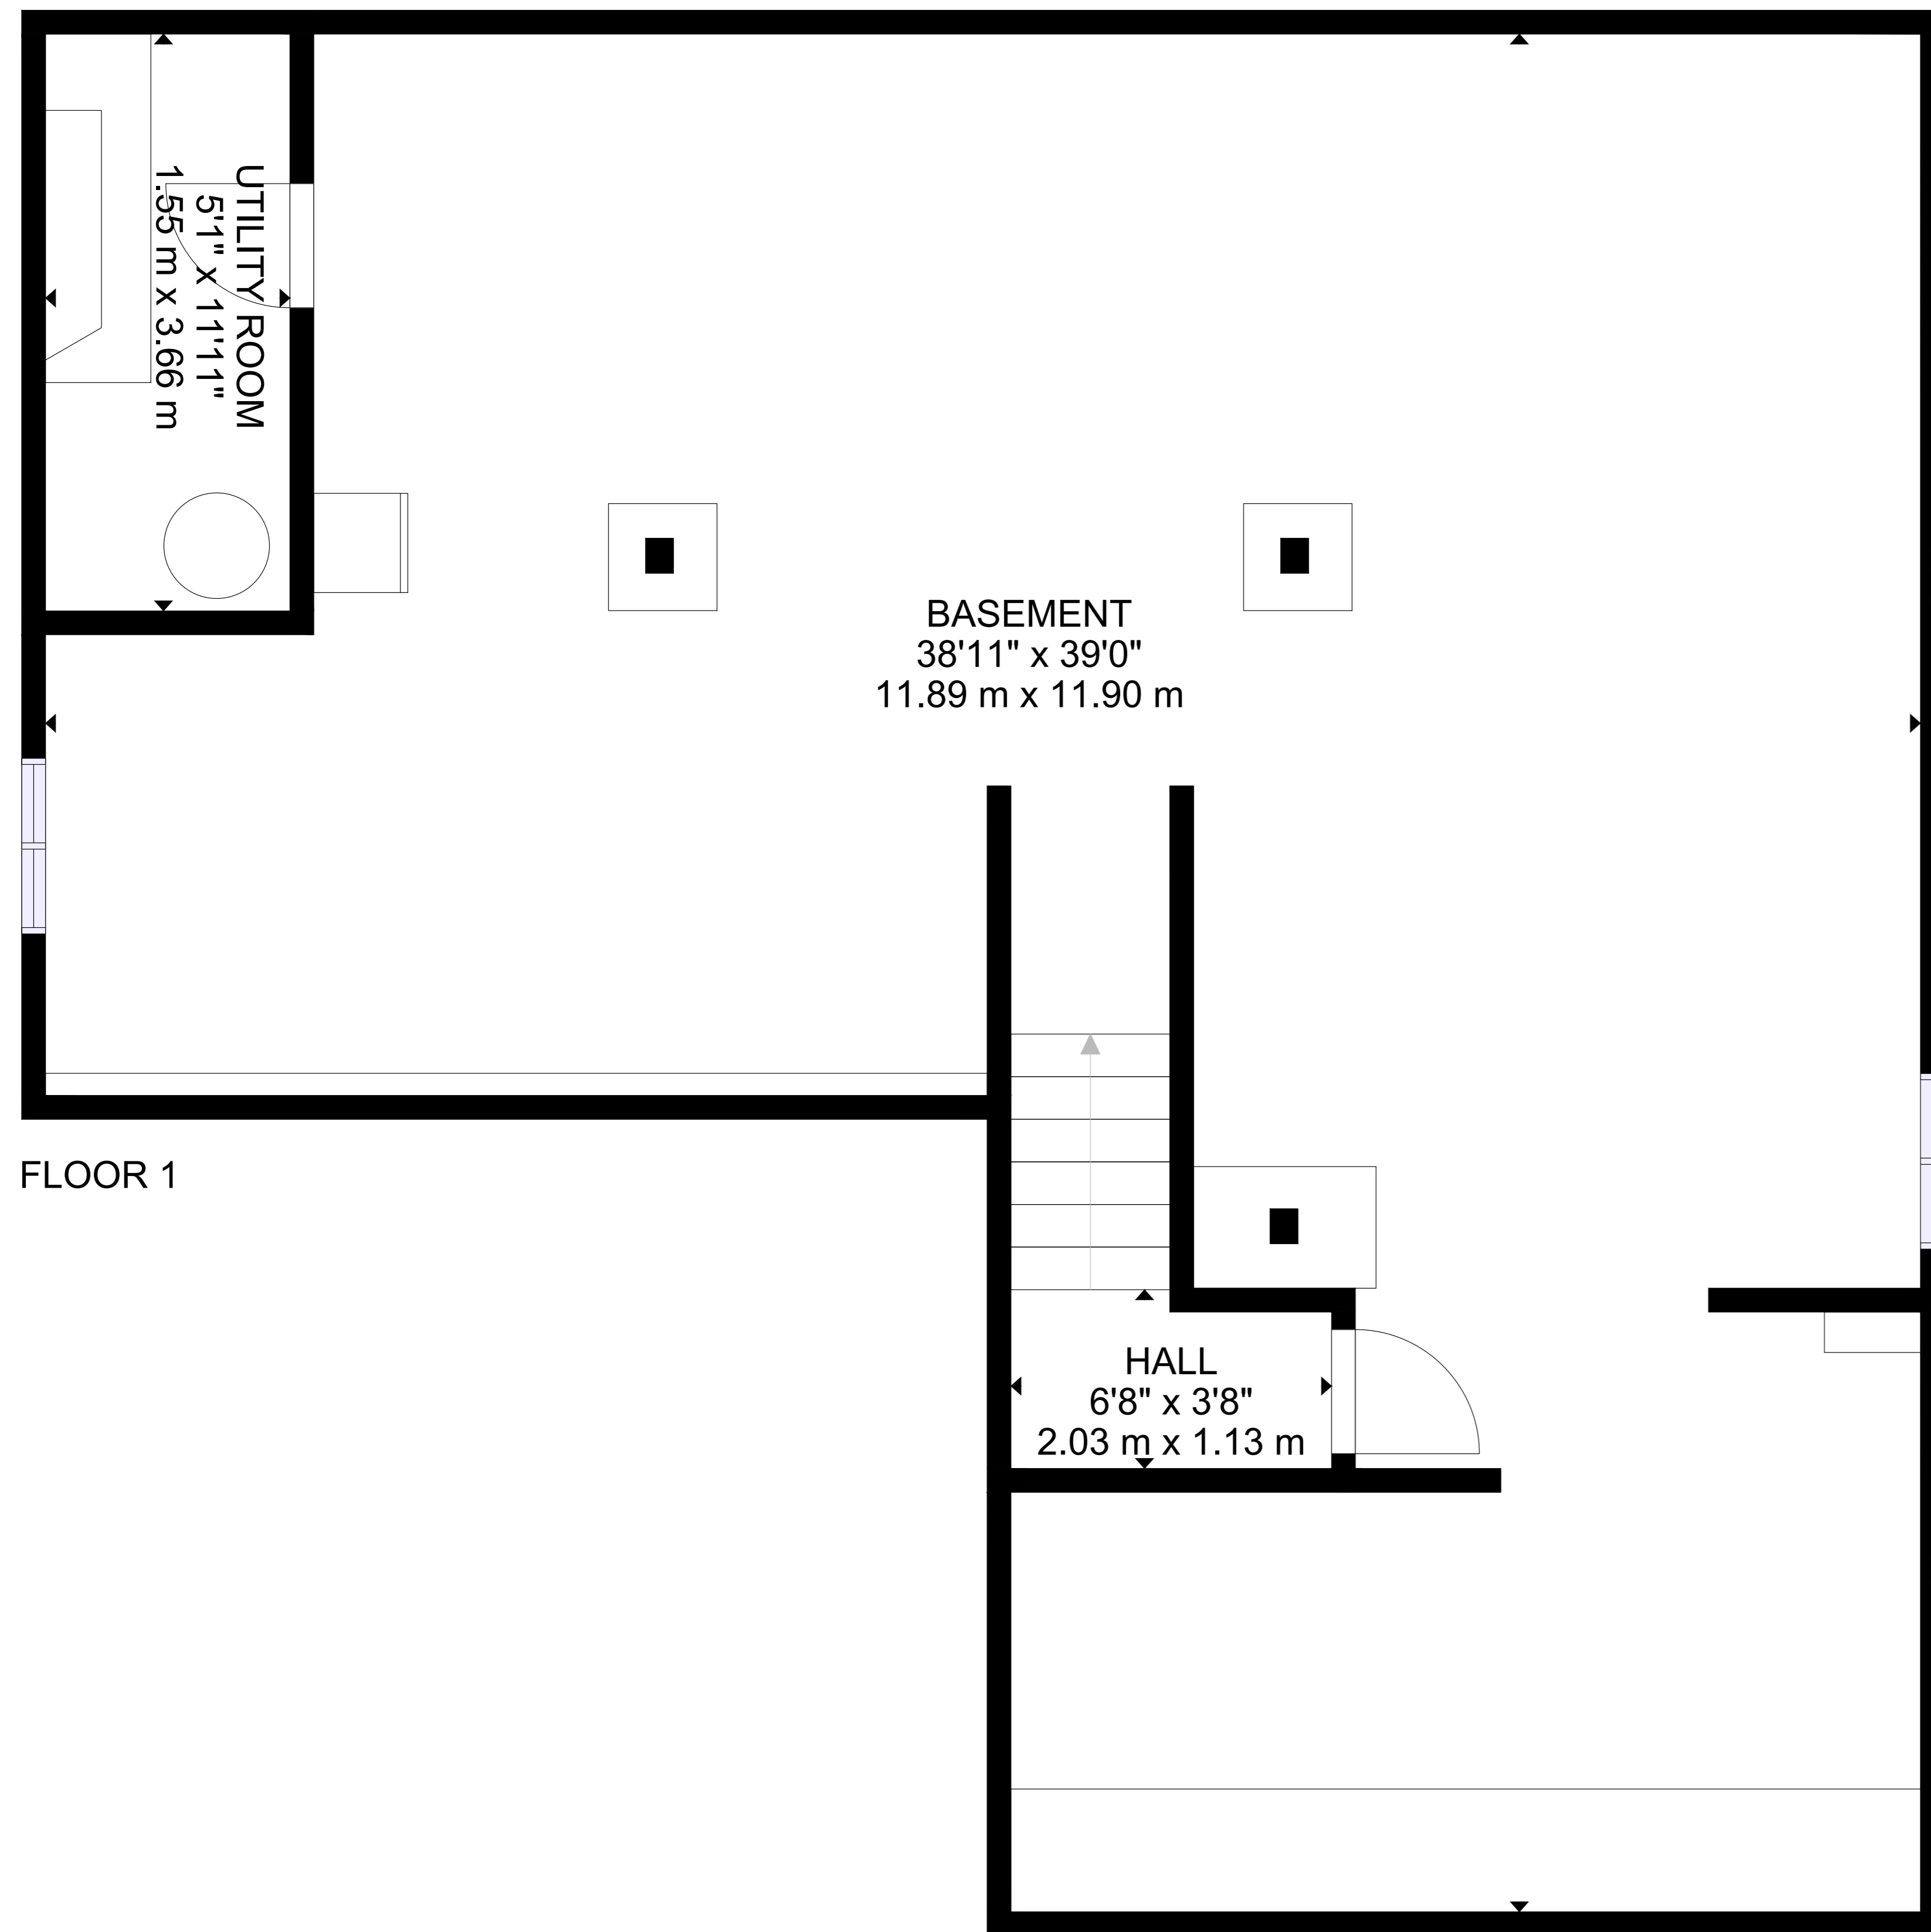

GROSS INTERNAL AREA
 FLOOR 1: 1182 sq.ft, 110 m², FLOOR 2: 1227 sq.ft, 114 m²
 EXCLUDED AREA: PATIO: 191 sq.ft, 18 m², DECK: 38 sq.ft, 3 m²
 TOTAL: 2409 sq.ft, 224 m²

SIZES AND DIMENSIONS ARE APPROXIMATE, ACTUAL MAY VARY.