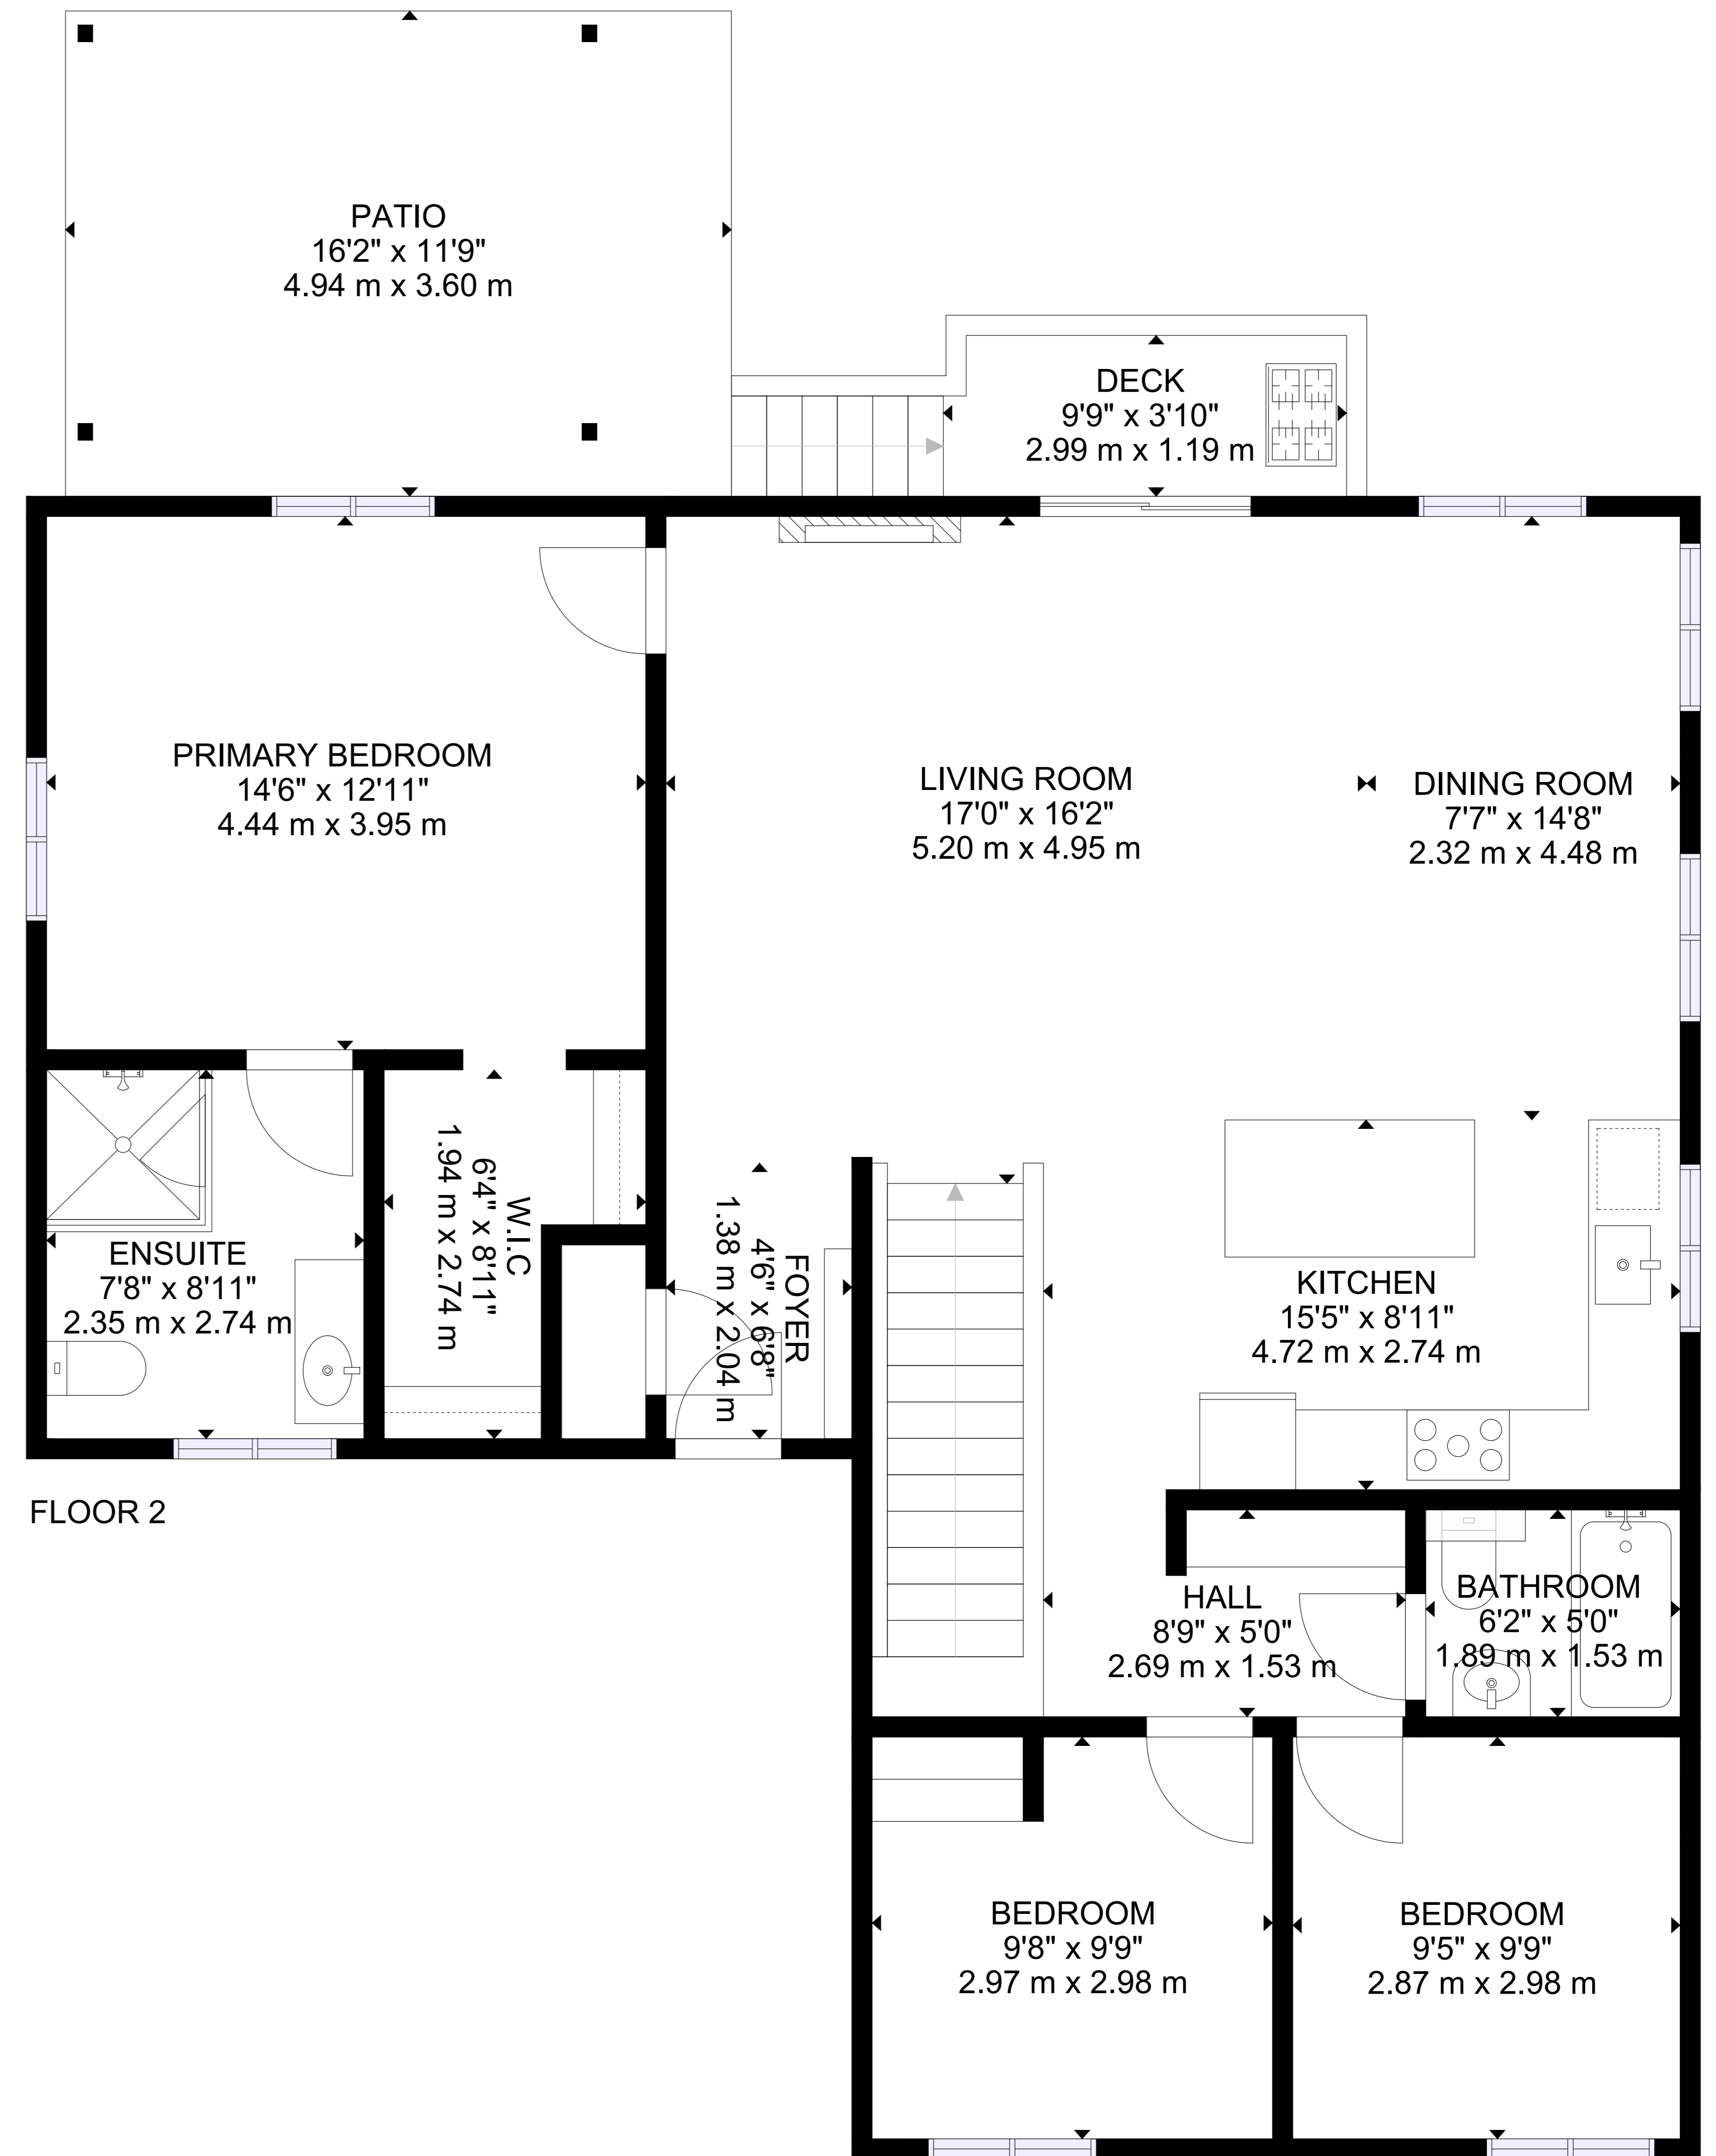

GROSS INTERNAL AREA
 FLOOR 1: 1182 sq.ft, 110 m², FLOOR 2: 1227 sq.ft, 114 m²
 EXCLUDED AREA: PATIO: 191 sq.ft, 18 m², DECK: 38 sq.ft, 3 m²
 TOTAL: 2409 sq.ft, 224 m²

SIZES AND DIMENSIONS ARE APPROXIMATE, ACTUAL MAY VARY.