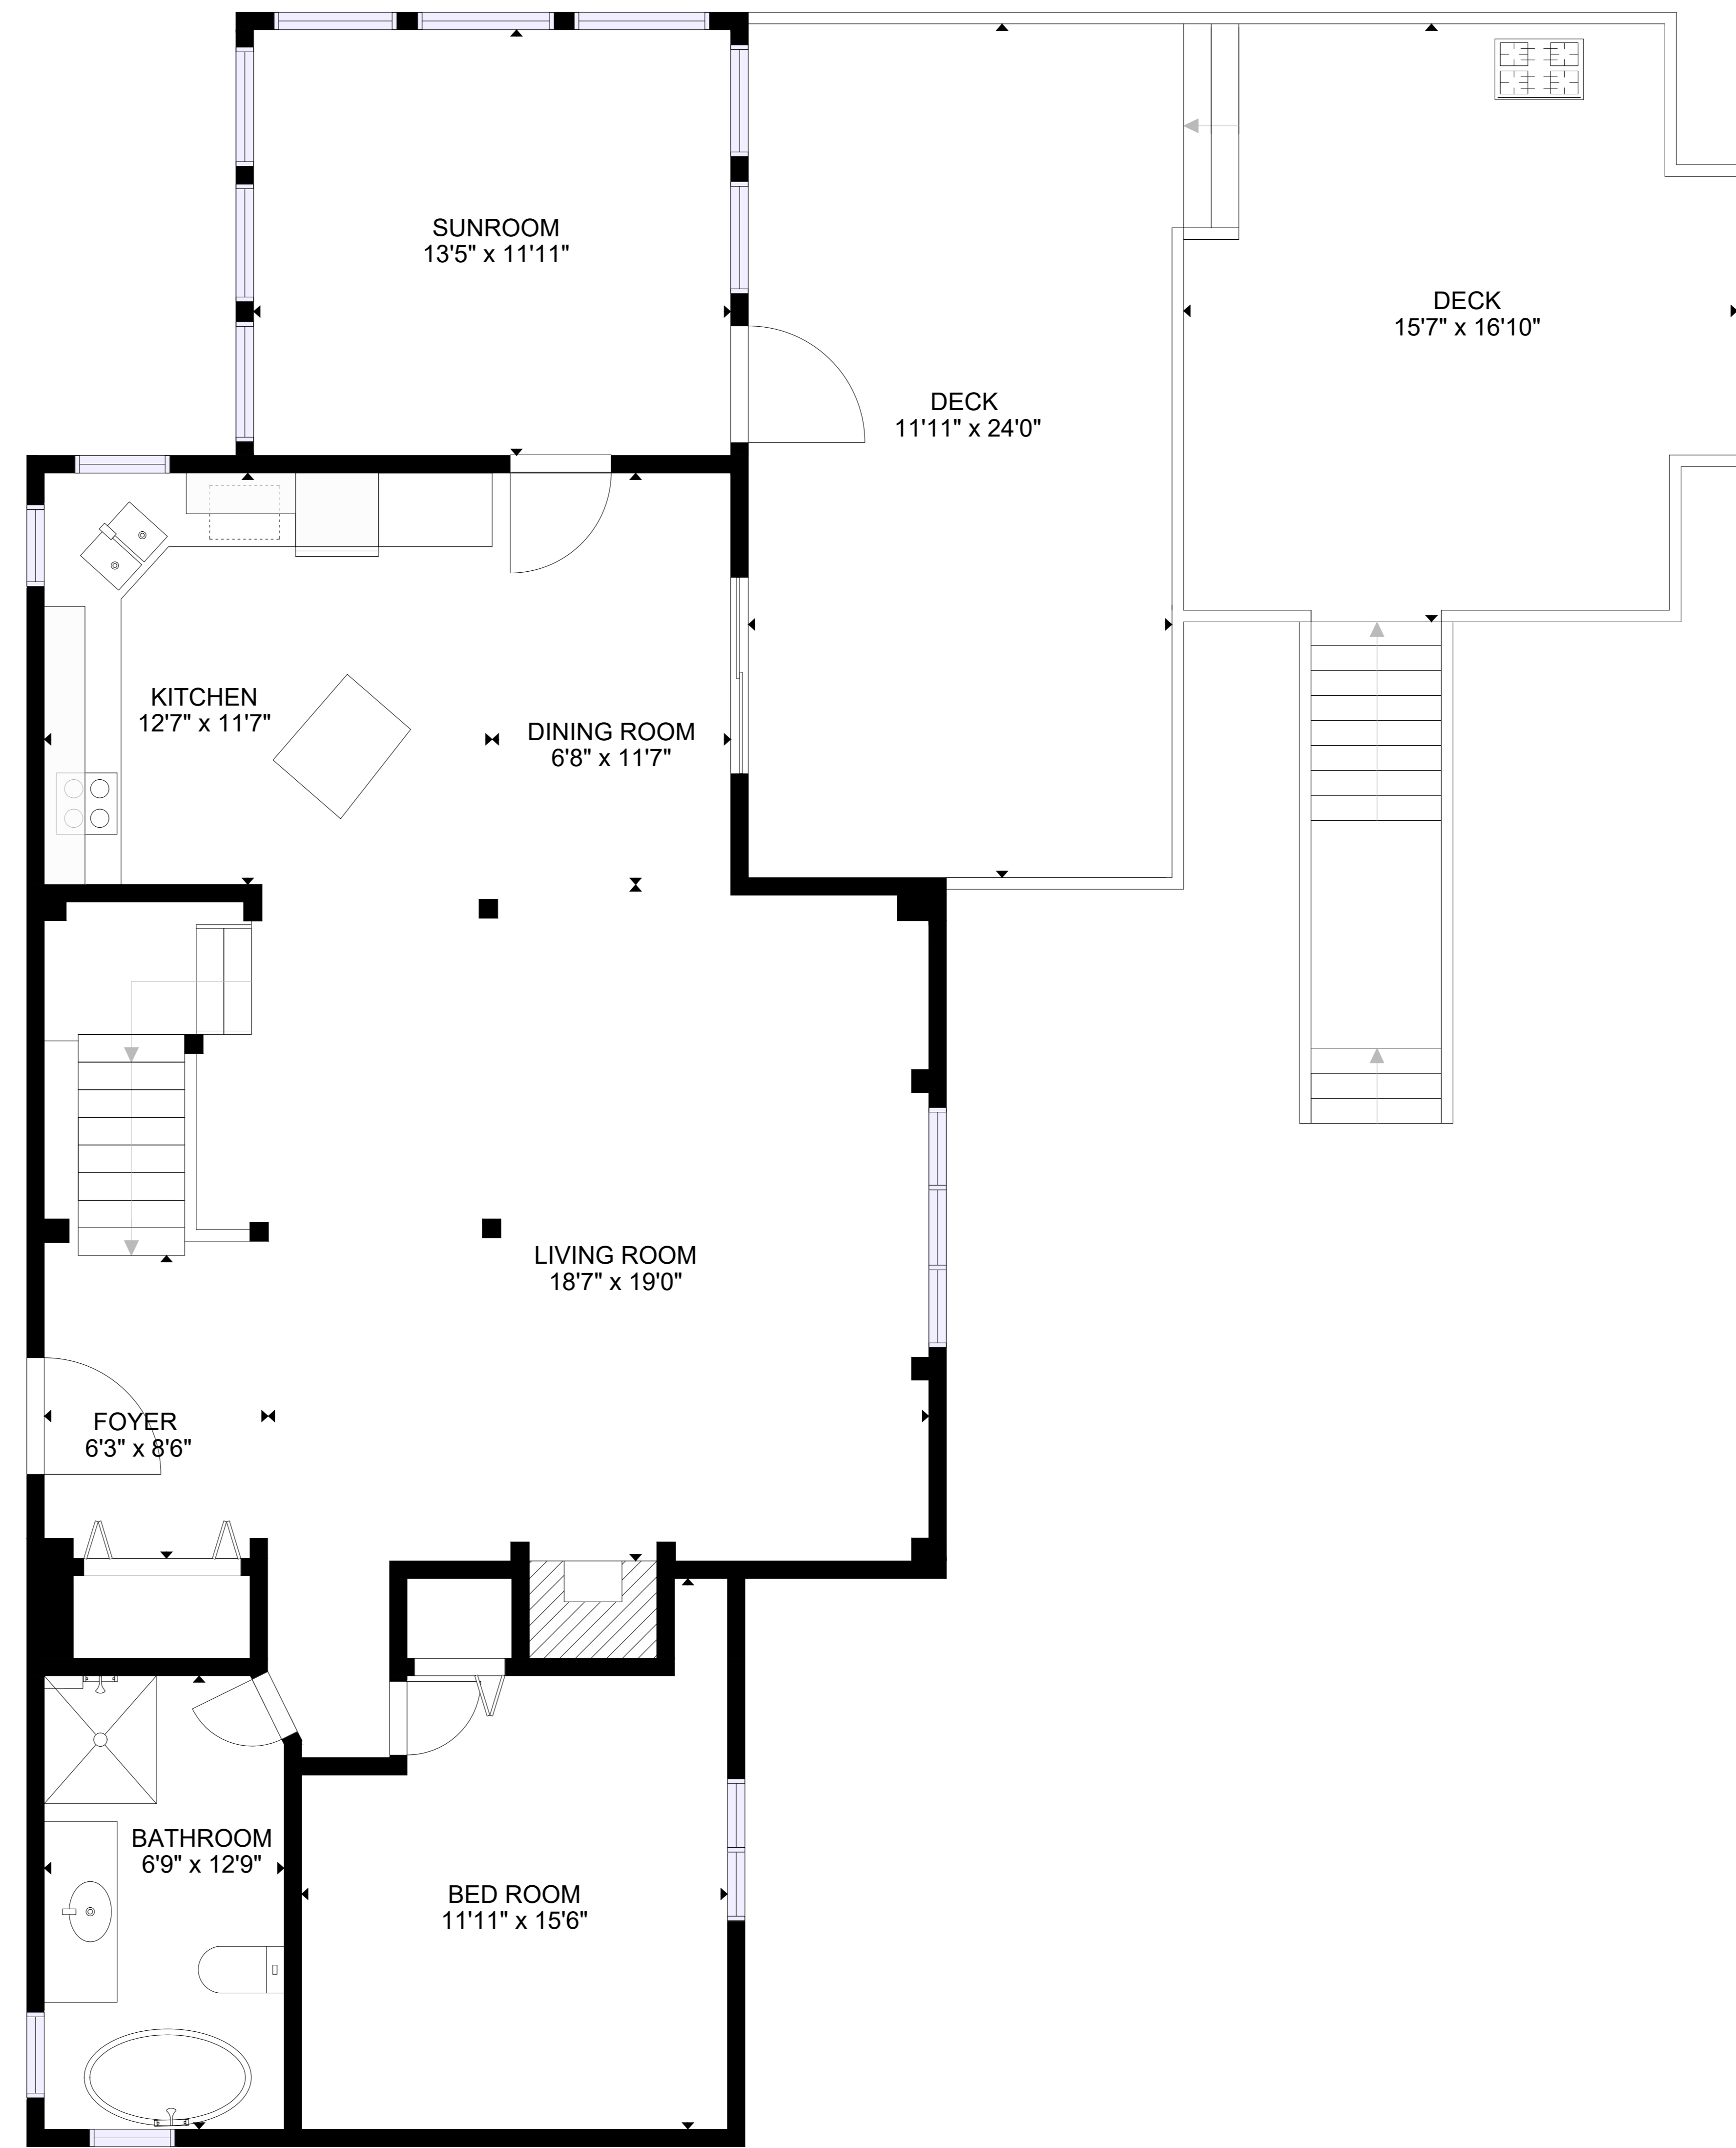

GROSS INTERNAL AREA
 FLOOR 1: 914 sq.ft, FLOOR 2: 1173 sq.ft, FLOOR 3: 239 sq.ft
 EXCLUDED AREA: DECK: 534 sq.ft, PORCH: 391 sq.ft
 TOTAL: 2326 sq.ft

SIZES AND DIMENSIONS ARE APPROXIMATE, ACTUAL MAY VARY.

FLOOR 1

GROSS INTERNAL AREA
 FLOOR 1: 914 sq.ft, FLOOR 2: 1173 sq.ft, FLOOR 3: 239 sq.ft
 EXCLUDED AREA: DECK: 534 sq.ft, PORCH: 391 sq.ft
 TOTAL: 2326 sq.ft

SIZES AND DIMENSIONS ARE APPROXIMATE, ACTUAL MAY VARY.

FLOOR 2

GROSS INTERNAL AREA
 FLOOR 1: 914 sq.ft, FLOOR 2: 1173 sq.ft, FLOOR 3: 239 sq.ft
 EXCLUDED AREA: DECK: 534 sq.ft, PORCH: 391 sq.ft
 TOTAL: 2326 sq.ft

SIZES AND DIMENSIONS ARE APPROXIMATE, ACTUAL MAY VARY.

FLOOR 3

GROSS INTERNAL AREA
FLOOR 1: 914 sq.ft, FLOOR 2: 1173 sq.ft, FLOOR 3: 239 sq.ft
EXCLUDED AREA: DECK: 534 sq.ft, PORCH: 391 sq.ft
TOTAL: 2326 sq.ft

SIZES AND DIMENSIONS ARE APPROXIMATE, ACTUAL MAY VARY.