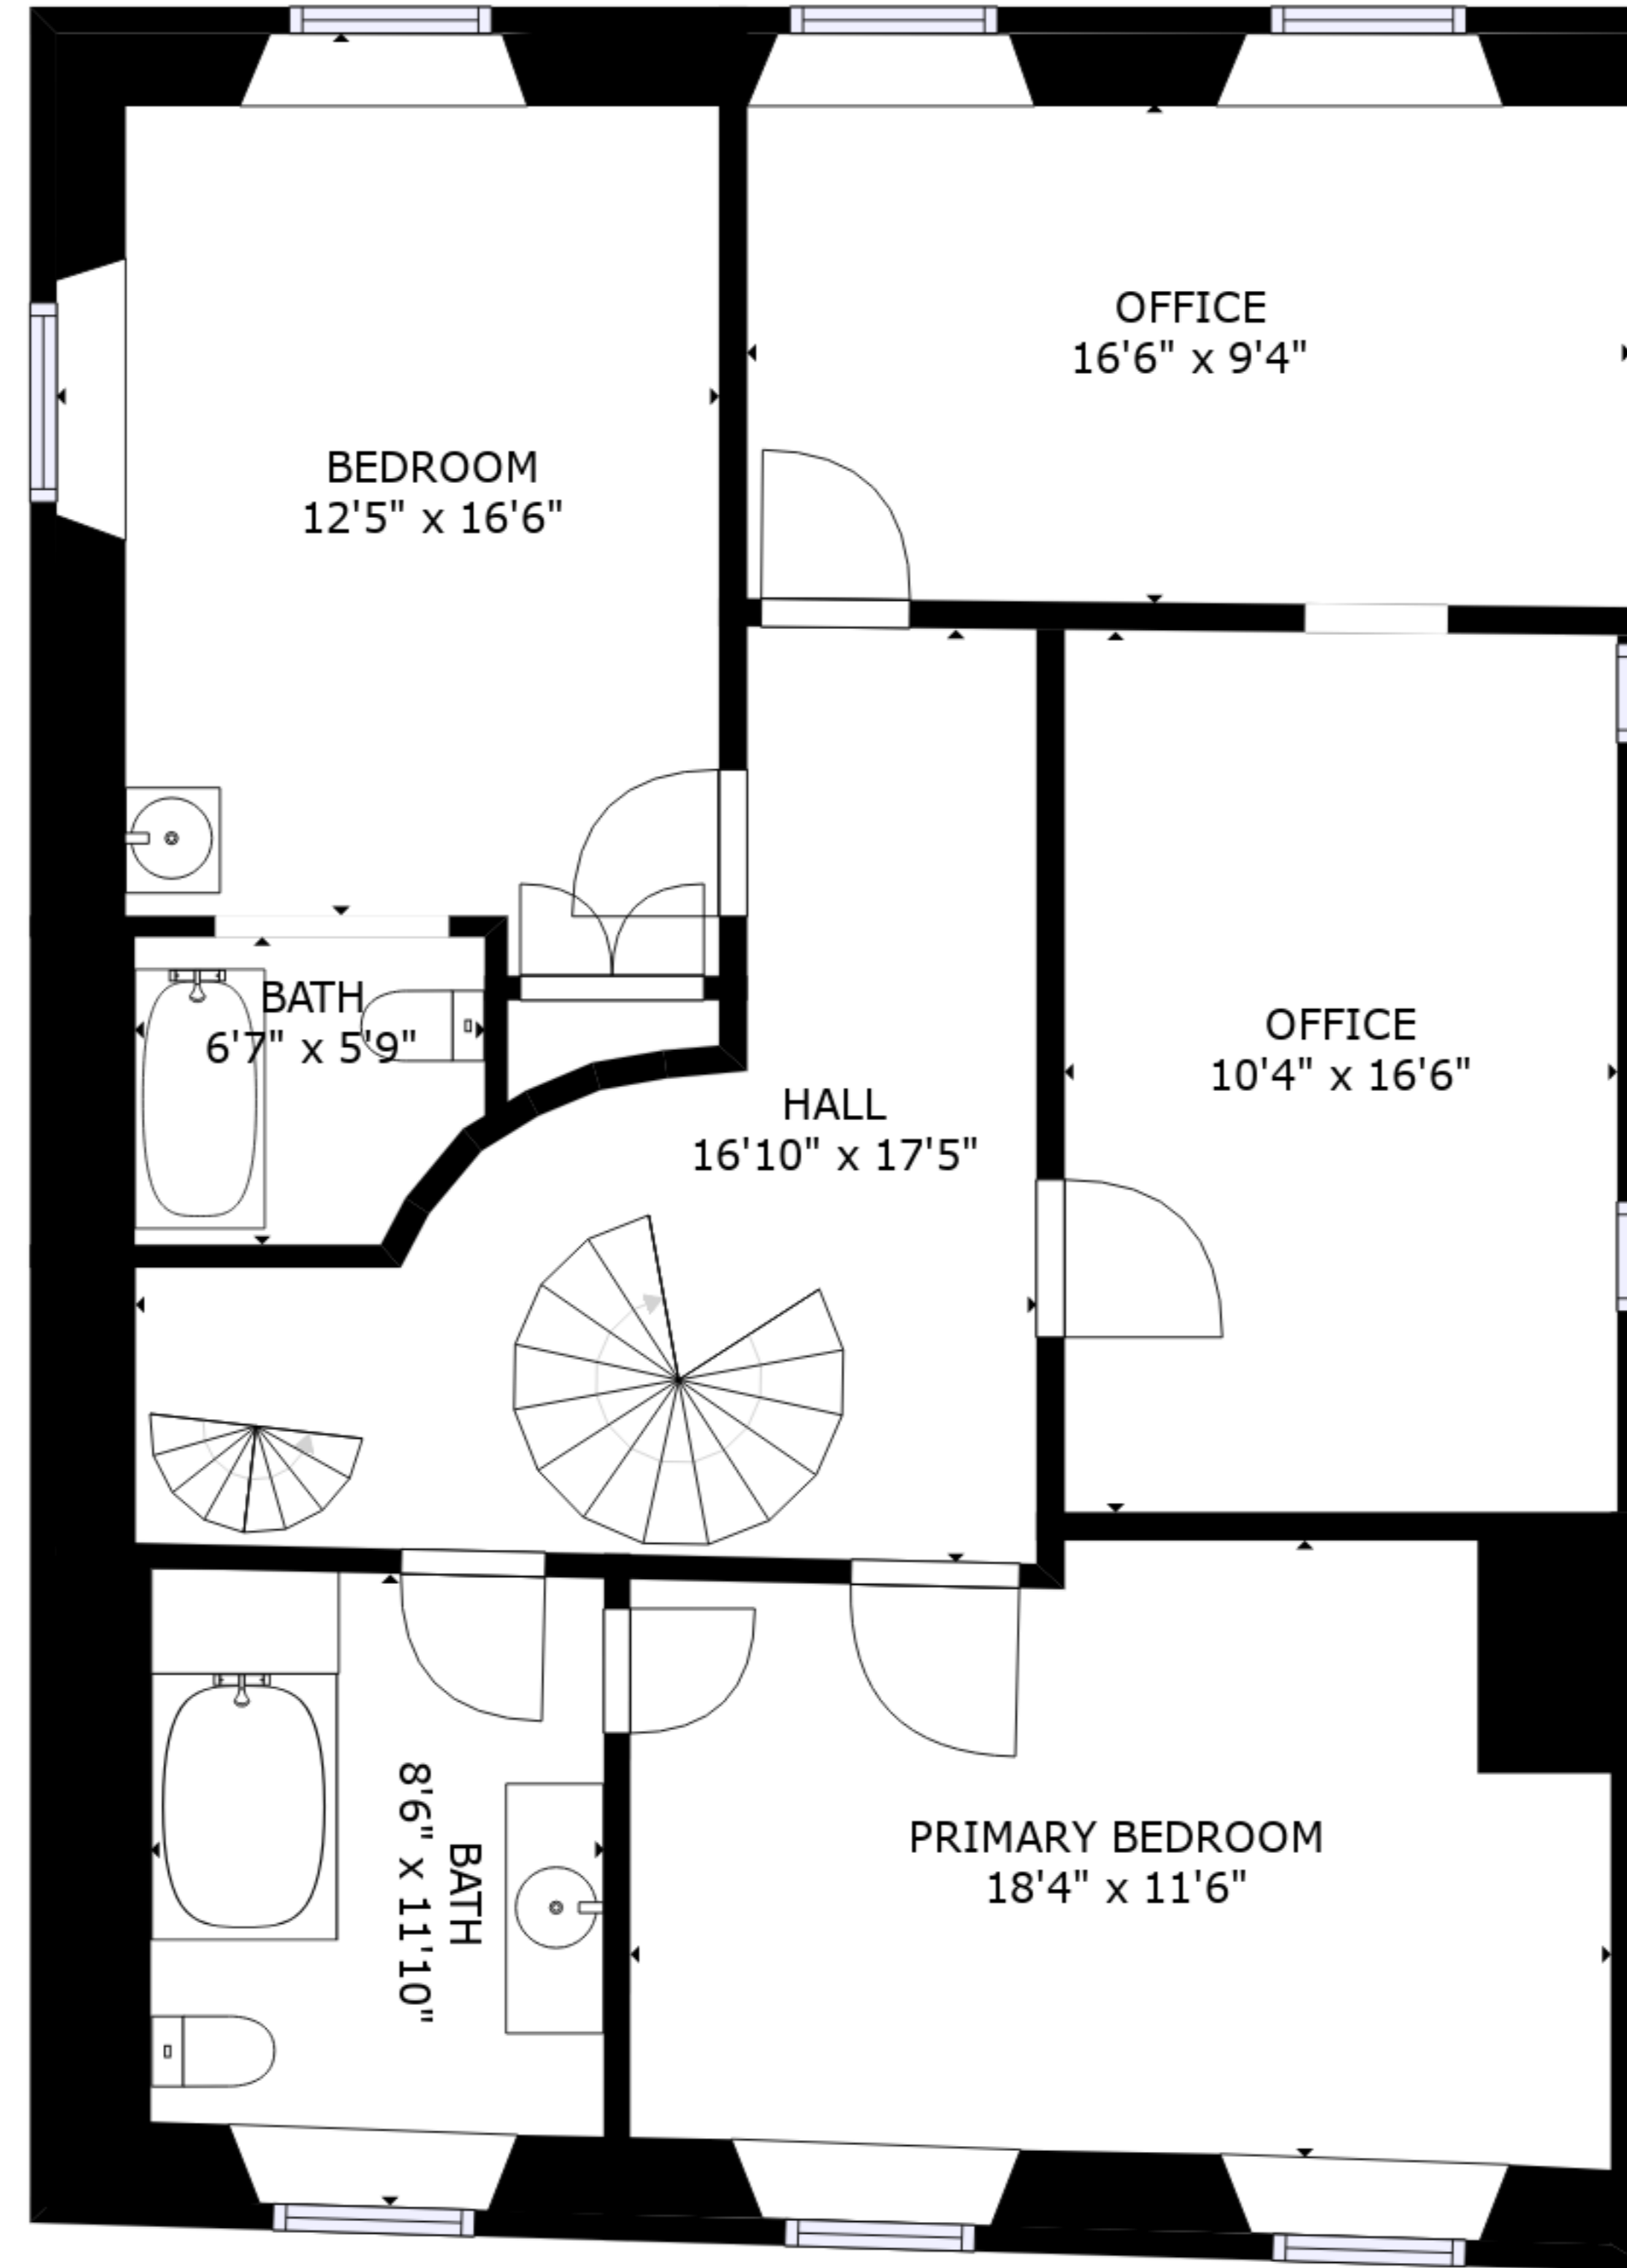

FLOOR 1

FLOOR 2

FLOOR 3

GROSS INTERNAL AREA
 FLOOR 1: 1216 sq. ft, FLOOR 2: 1185 sq. ft
 FLOOR 3: 1096 sq. ft
 TOTAL: 3498 sq. ft

SIZES AND DIMENSIONS ARE APPROXIMATE, ACTUAL MAY VARY.