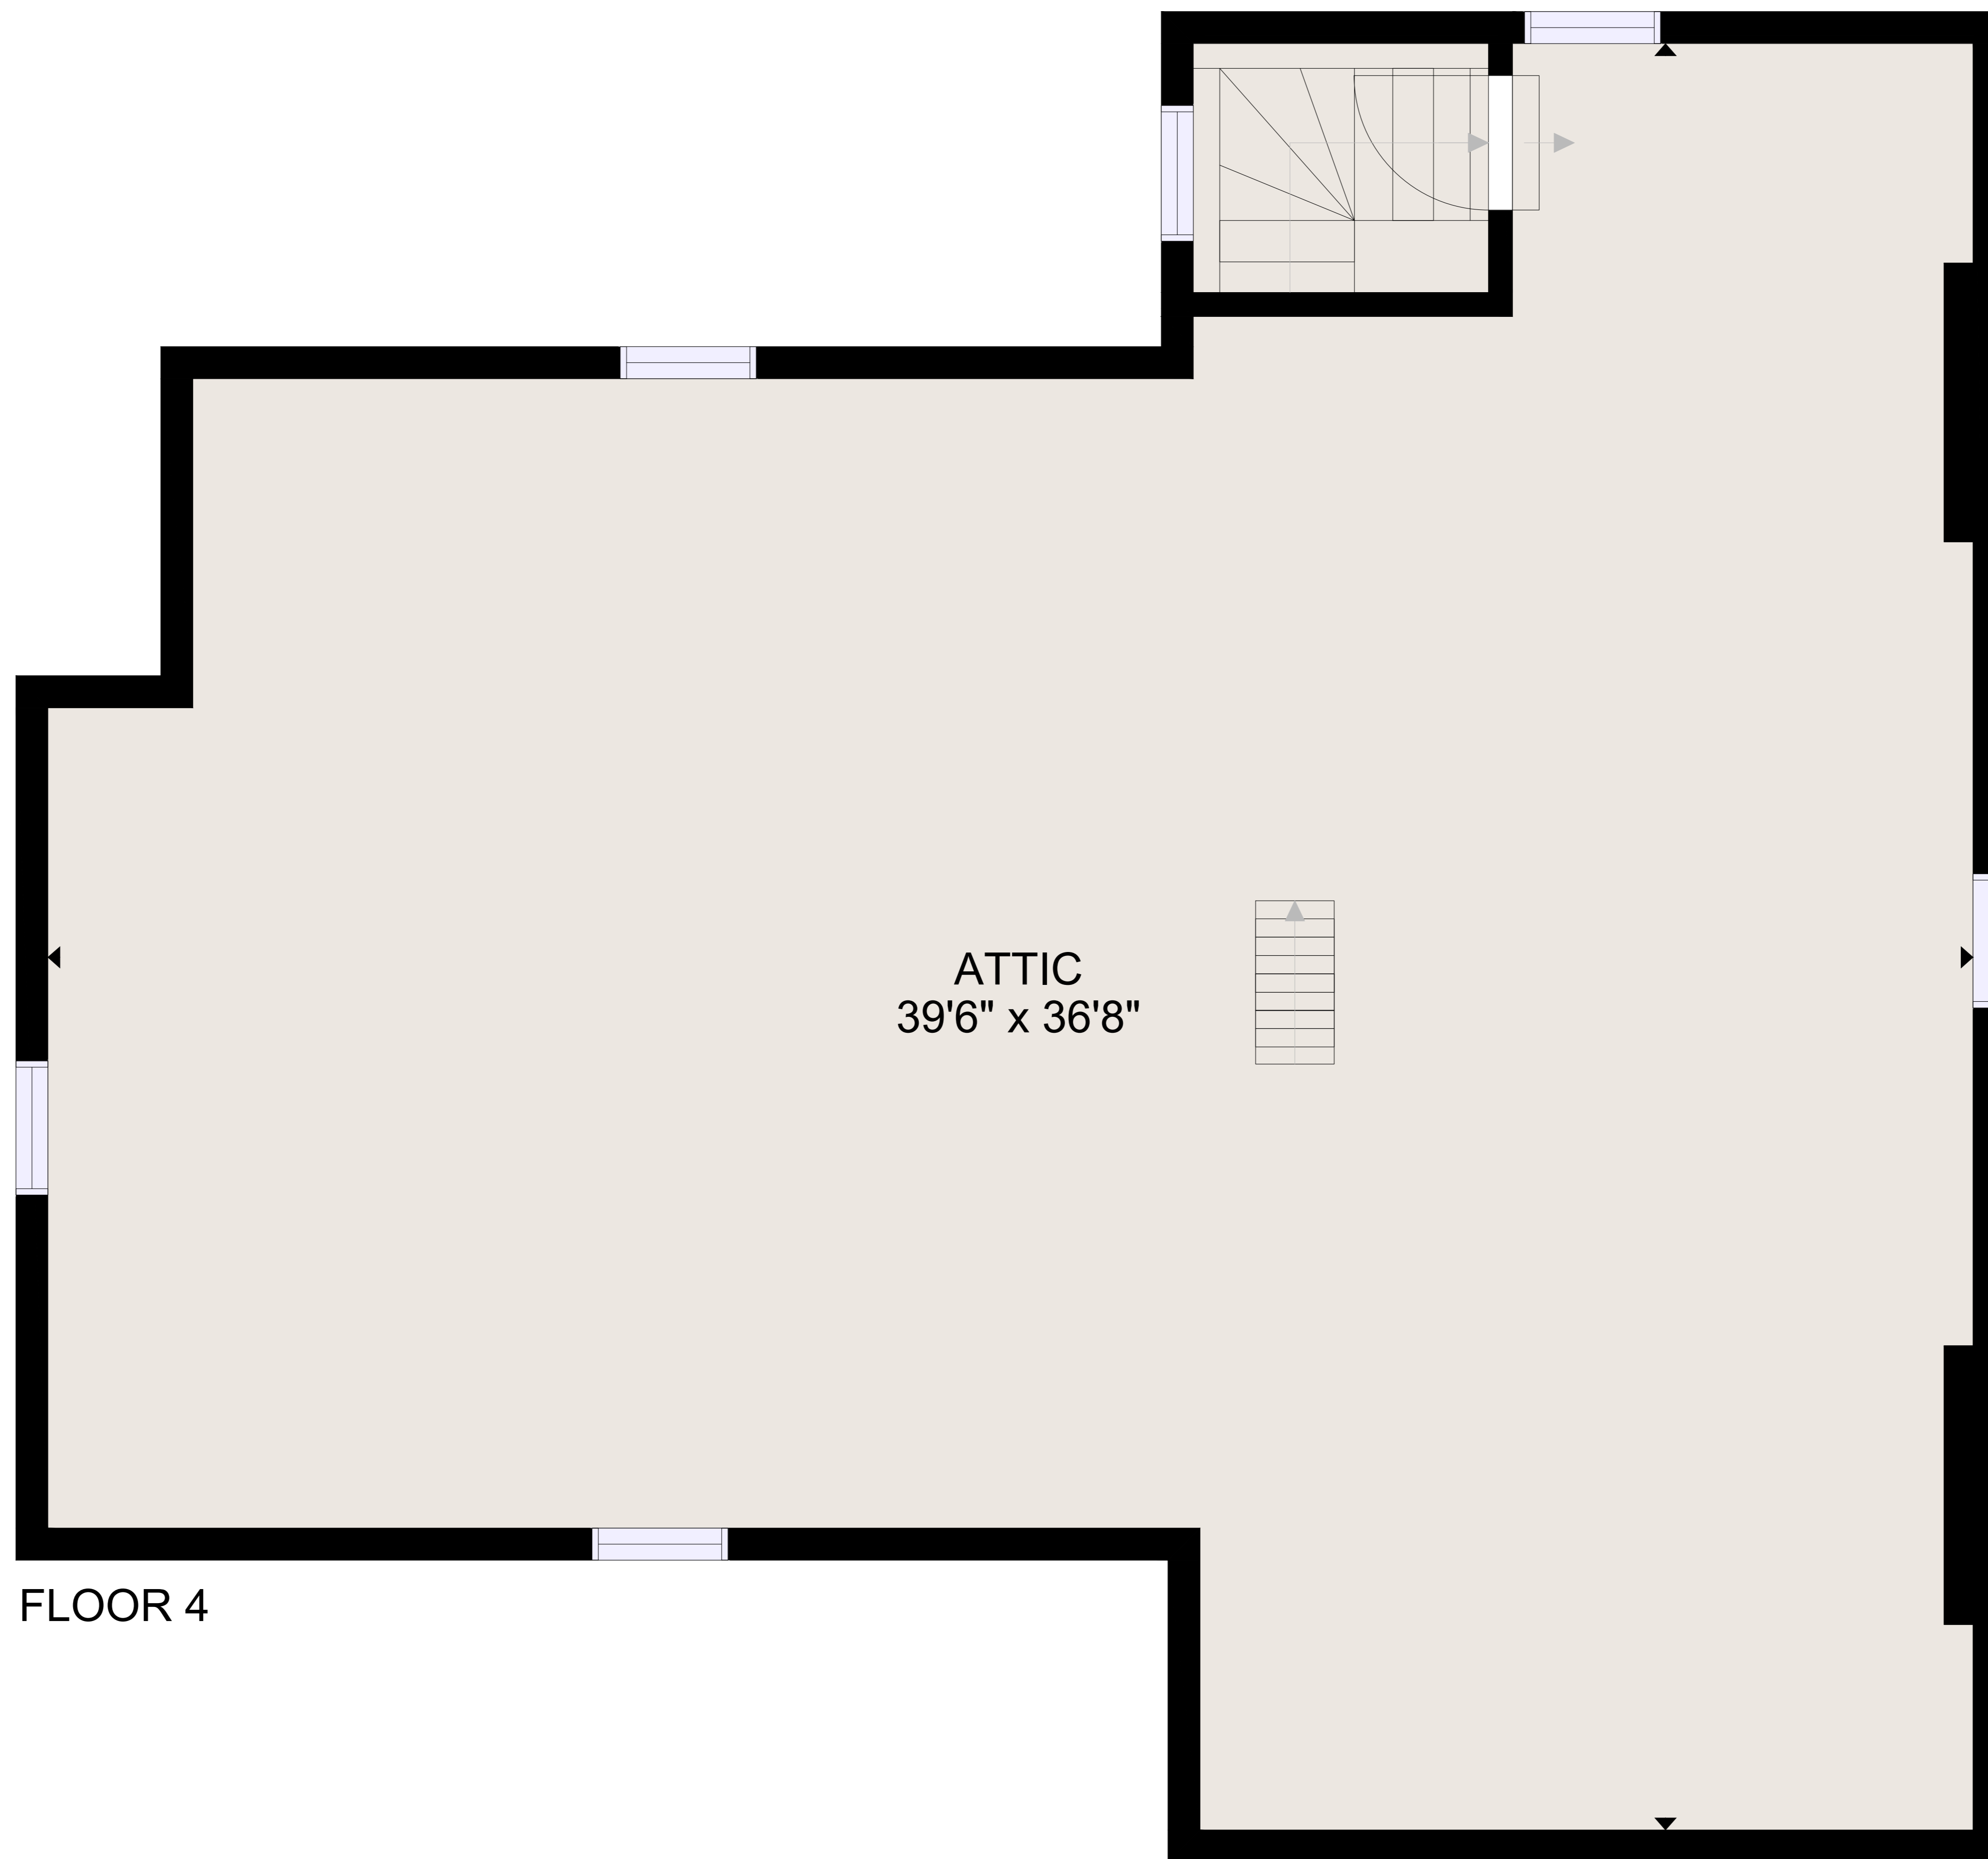

FLOOR 1

GROSS INTERNAL AREA
FLOOR 1: 930 sq.ft, FLOOR 2: 1545 sq.ft, FLOOR 3: 1225 sq.ft, FLOOR 4: 1221 sq.ft
EXCLUDED AREA: DECK: 225 sq.ft, PORCH 1: 150 sq.ft, PORCH 2: 34 sq.ft, BONUS ROOM: 663 sq.ft
TOTAL: 4921 sq.ft

SIZES AND DIMENSIONS ARE APPROXIMATE, ACTUAL MAY VARY.

GROSS INTERNAL AREA
 FLOOR 1: 930 sq.ft, FLOOR 2: 1545 sq.ft, FLOOR 3: 1225 sq.ft, FLOOR 4: 1221 sq.ft
 EXCLUDED AREA: DECK: 225 sq.ft, PORCH 1: 150 sq.ft, PORCH 2: 34 sq.ft, BONUS ROOM: 663 sq.ft
 TOTAL: 4921 sq.ft

SIZES AND DIMENSIONS ARE APPROXIMATE, ACTUAL MAY VARY.

FLOOR 3

GROSS INTERNAL AREA
 FLOOR 1: 930 sq.ft, FLOOR 2: 1545 sq.ft, FLOOR 3: 1225 sq.ft, FLOOR 4: 1221 sq.ft
 EXCLUDED AREA: DECK: 225 sq.ft, PORCH 1: 150 sq.ft, PORCH 2: 34 sq.ft, BONUS ROOM: 663 sq.ft
 TOTAL: 4921 sq.ft

SIZES AND DIMENSIONS ARE APPROXIMATE, ACTUAL MAY VARY.

FLOOR 4

GROSS INTERNAL AREA

FLOOR 1: 930 sq.ft, FLOOR 2: 1545 sq.ft, FLOOR 3: 1225 sq.ft, FLOOR 4: 1221 sq.ft
EXCLUDED AREA: DECK: 225 sq.ft, PORCH 1: 150 sq.ft, PORCH 2: 34 sq.ft, BONUS ROOM: 663 sq.ft
TOTAL: 4921 sq.ft