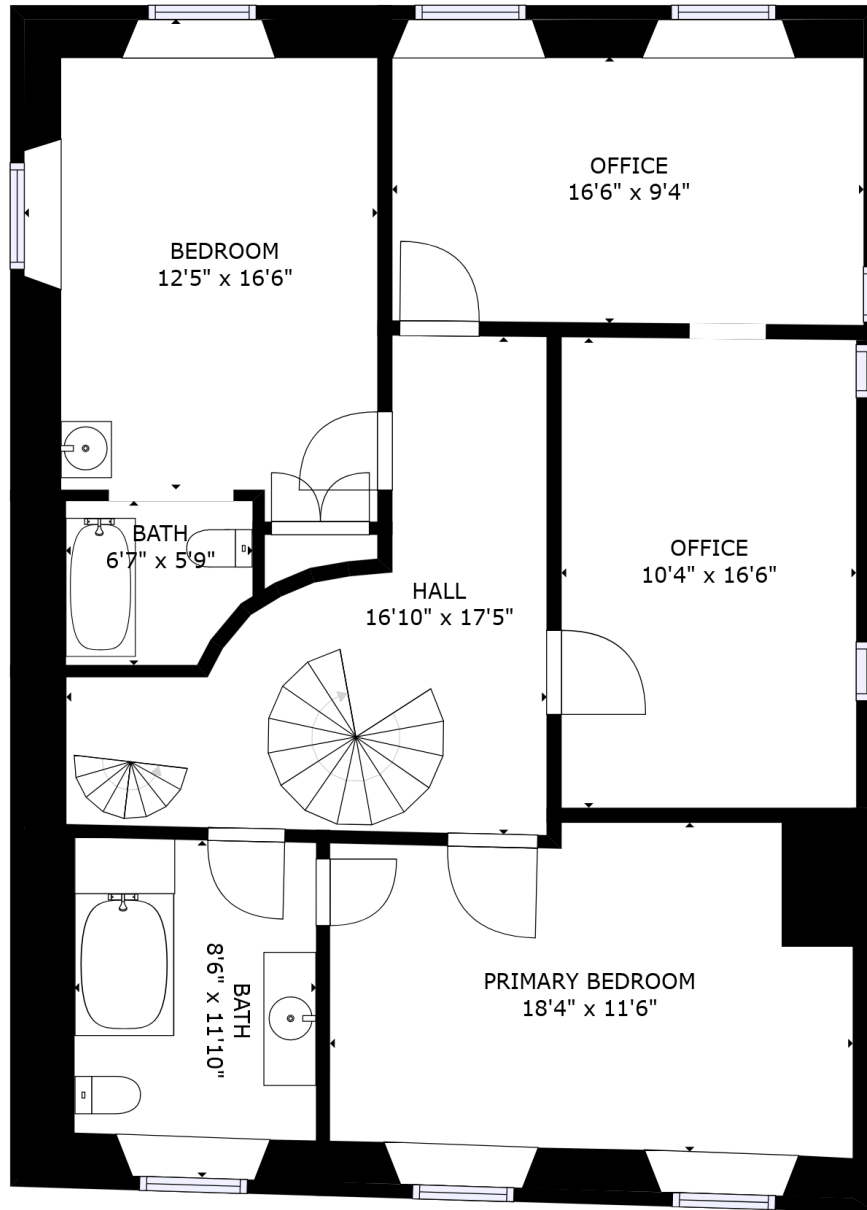

GROSS INTERNAL AREA
 FLOOR 1: 1216 sq. ft, FLOOR 2: 1185 sq. ft
 FLOOR 3: 1096 sq. ft
 TOTAL: 3498 sq. ft

SIZES AND DIMENSIONS ARE APPROXIMATE, ACTUAL MAY VARY.

GROSS INTERNAL AREA
FLOOR 1: 1216 sq. ft, FLOOR 2: 1185 sq. ft
FLOOR 3: 1096 sq. ft
TOTAL: 3498 sq. ft

SIZES AND DIMENSIONS ARE APPROXIMATE, ACTUAL MAY VARY.

GROSS INTERNAL AREA
FLOOR 1: 1216 sq. ft, FLOOR 2: 1185 sq. ft
FLOOR 3: 1096 sq. ft
TOTAL: 3498 sq. ft

SIZES AND DIMENSIONS ARE APPROXIMATE, ACTUAL MAY VARY.