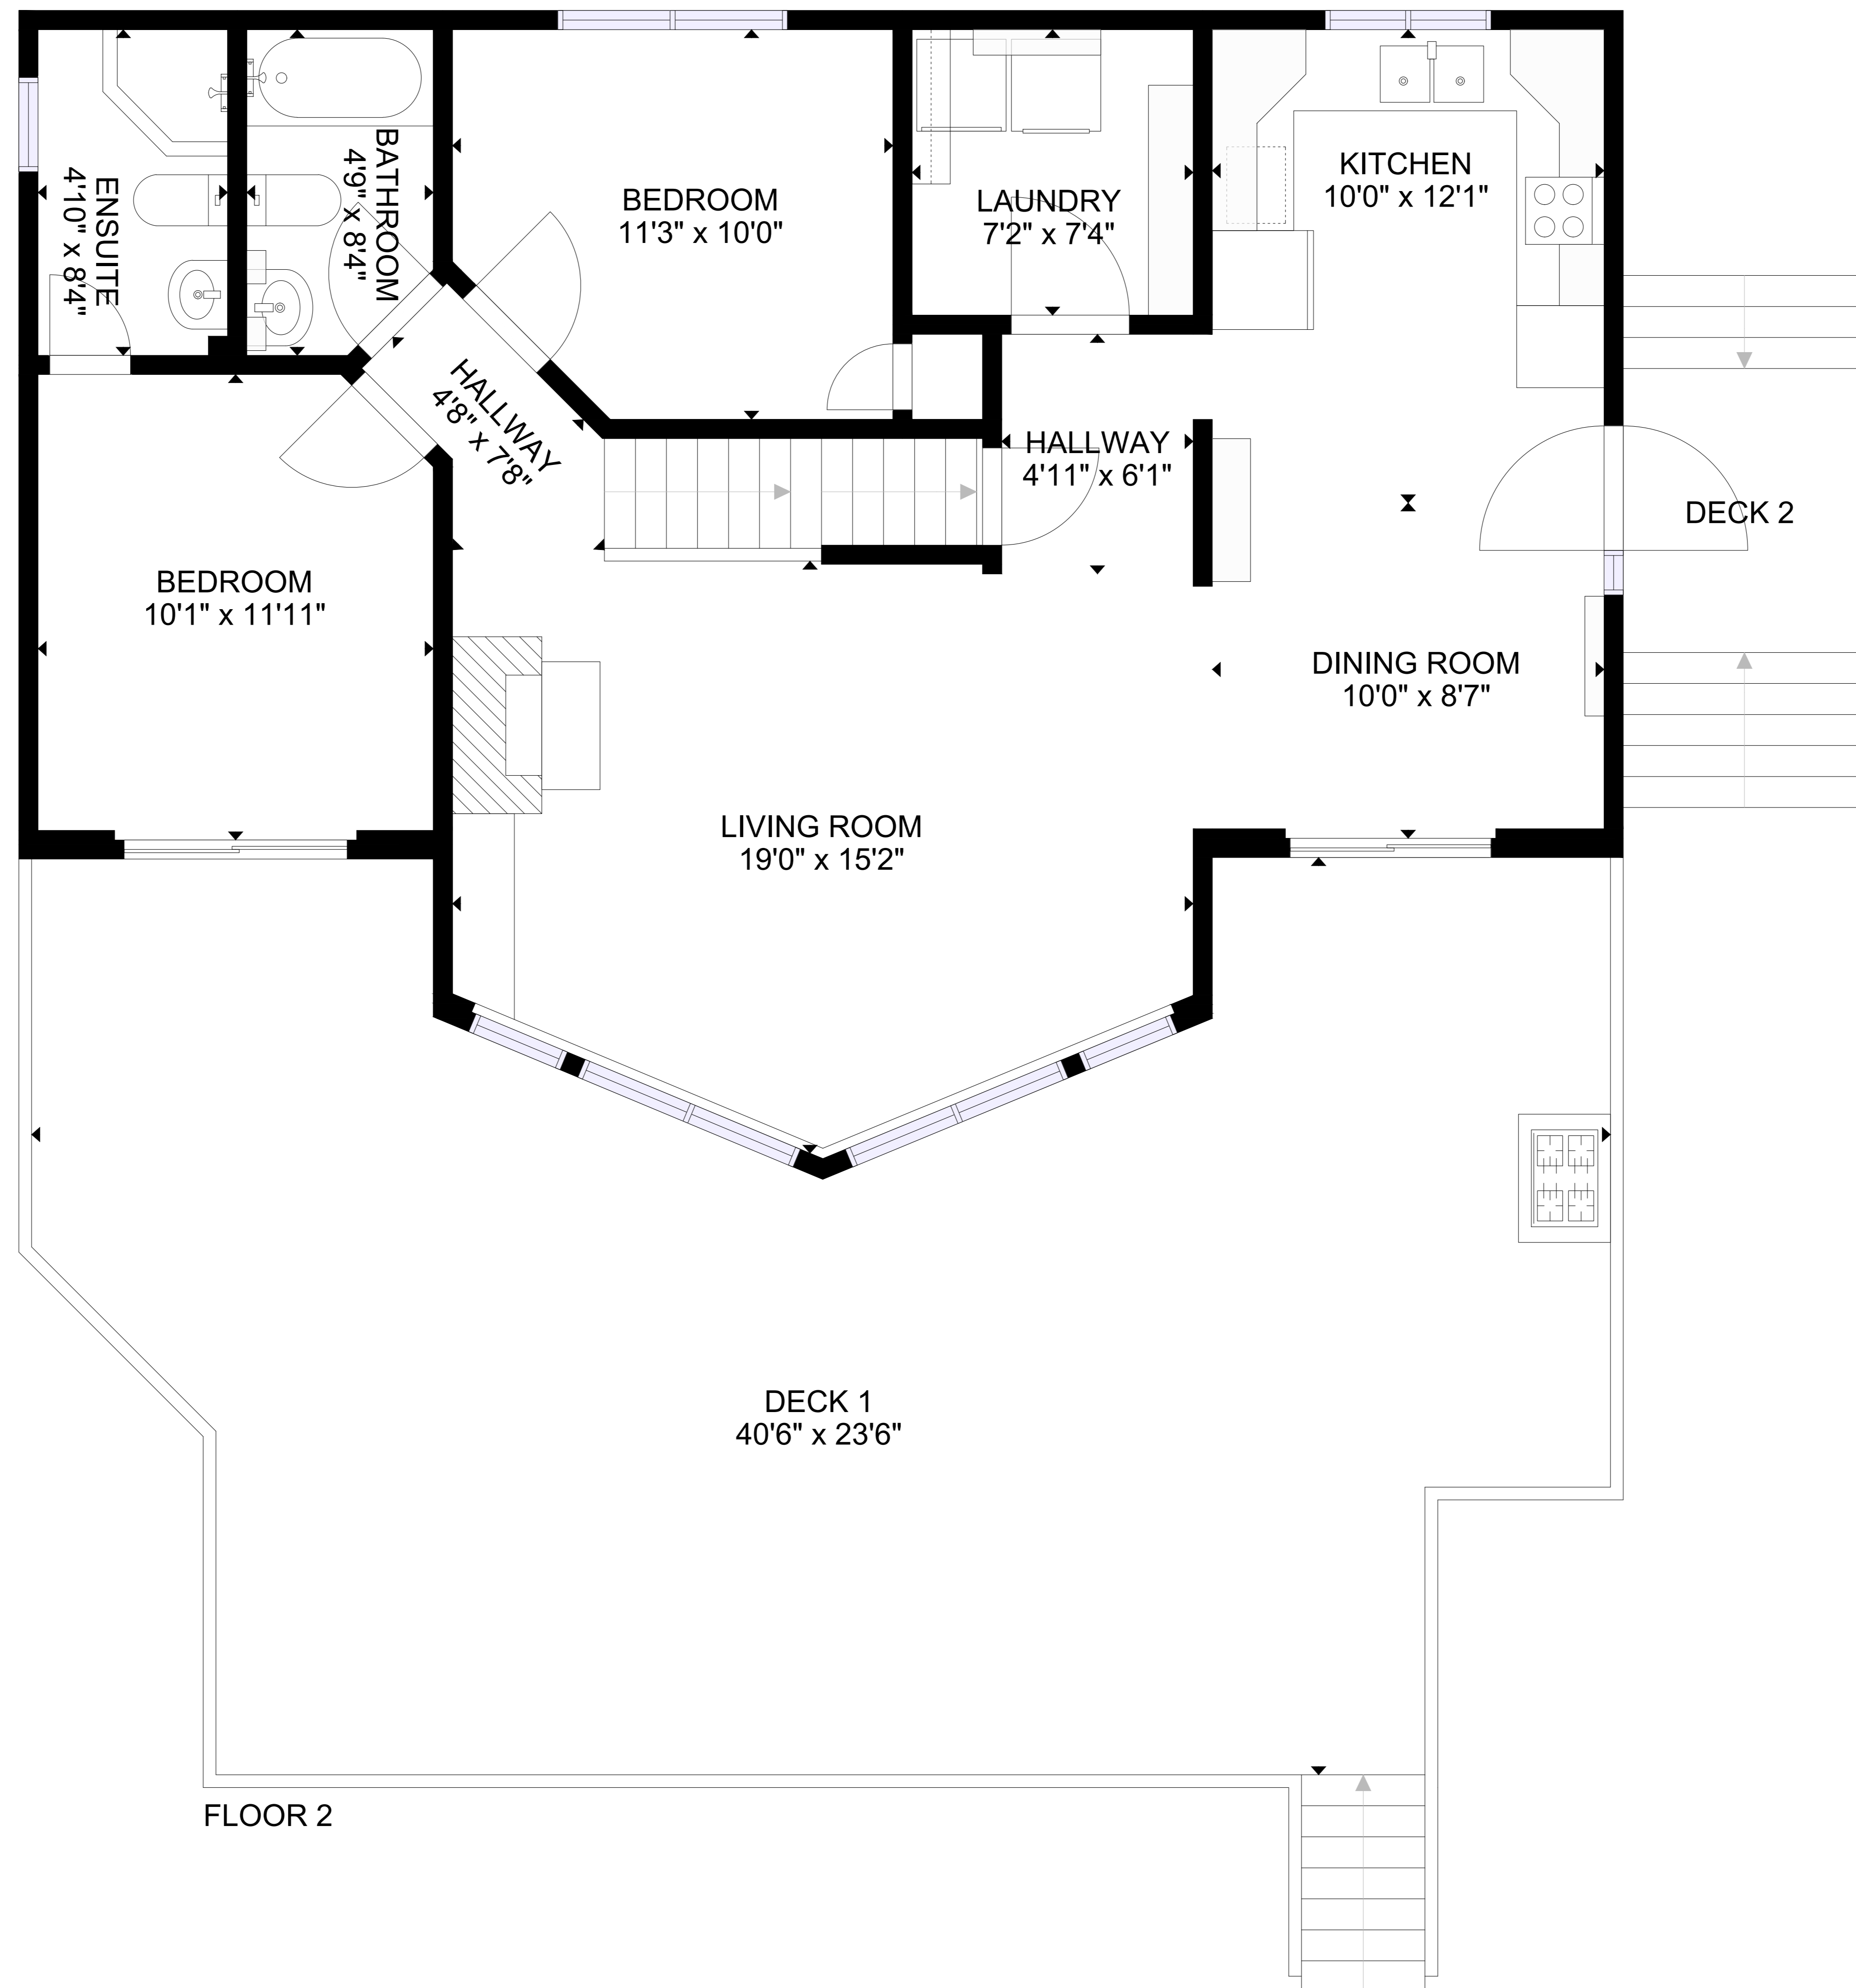

GROSS INTERNAL AREA  
 FLOOR 1: 888 sq.ft, FLOOR 2: 956 sq.ft  
 EXCLUDED AREA: DECK 1: 744 sq.ft, DECK 2: 46 sq.ft  
 TOTAL: 1844 sq.ft

SIZES AND DIMENSIONS ARE APPROXIMATE, ACTUAL MAY VARY.

GROSS INTERNAL AREA  
 FLOOR 1: 888 sq.ft, FLOOR 2: 956 sq.ft  
 EXCLUDED AREA: DECK 1: 744 sq.ft, DECK 2: 46 sq.ft  
 TOTAL: 1844 sq.ft

SIZES AND DIMENSIONS ARE APPROXIMATE, ACTUAL MAY VARY.

GROSS INTERNAL AREA  
 FLOOR 1: 888 sq.ft, FLOOR 2: 956 sq.ft  
 EXCLUDED AREA: DECK 1: 744 sq.ft, DECK 2: 46 sq.ft  
 TOTAL: 1844 sq.ft

SIZES AND DIMENSIONS ARE APPROXIMATE, ACTUAL MAY VARY.