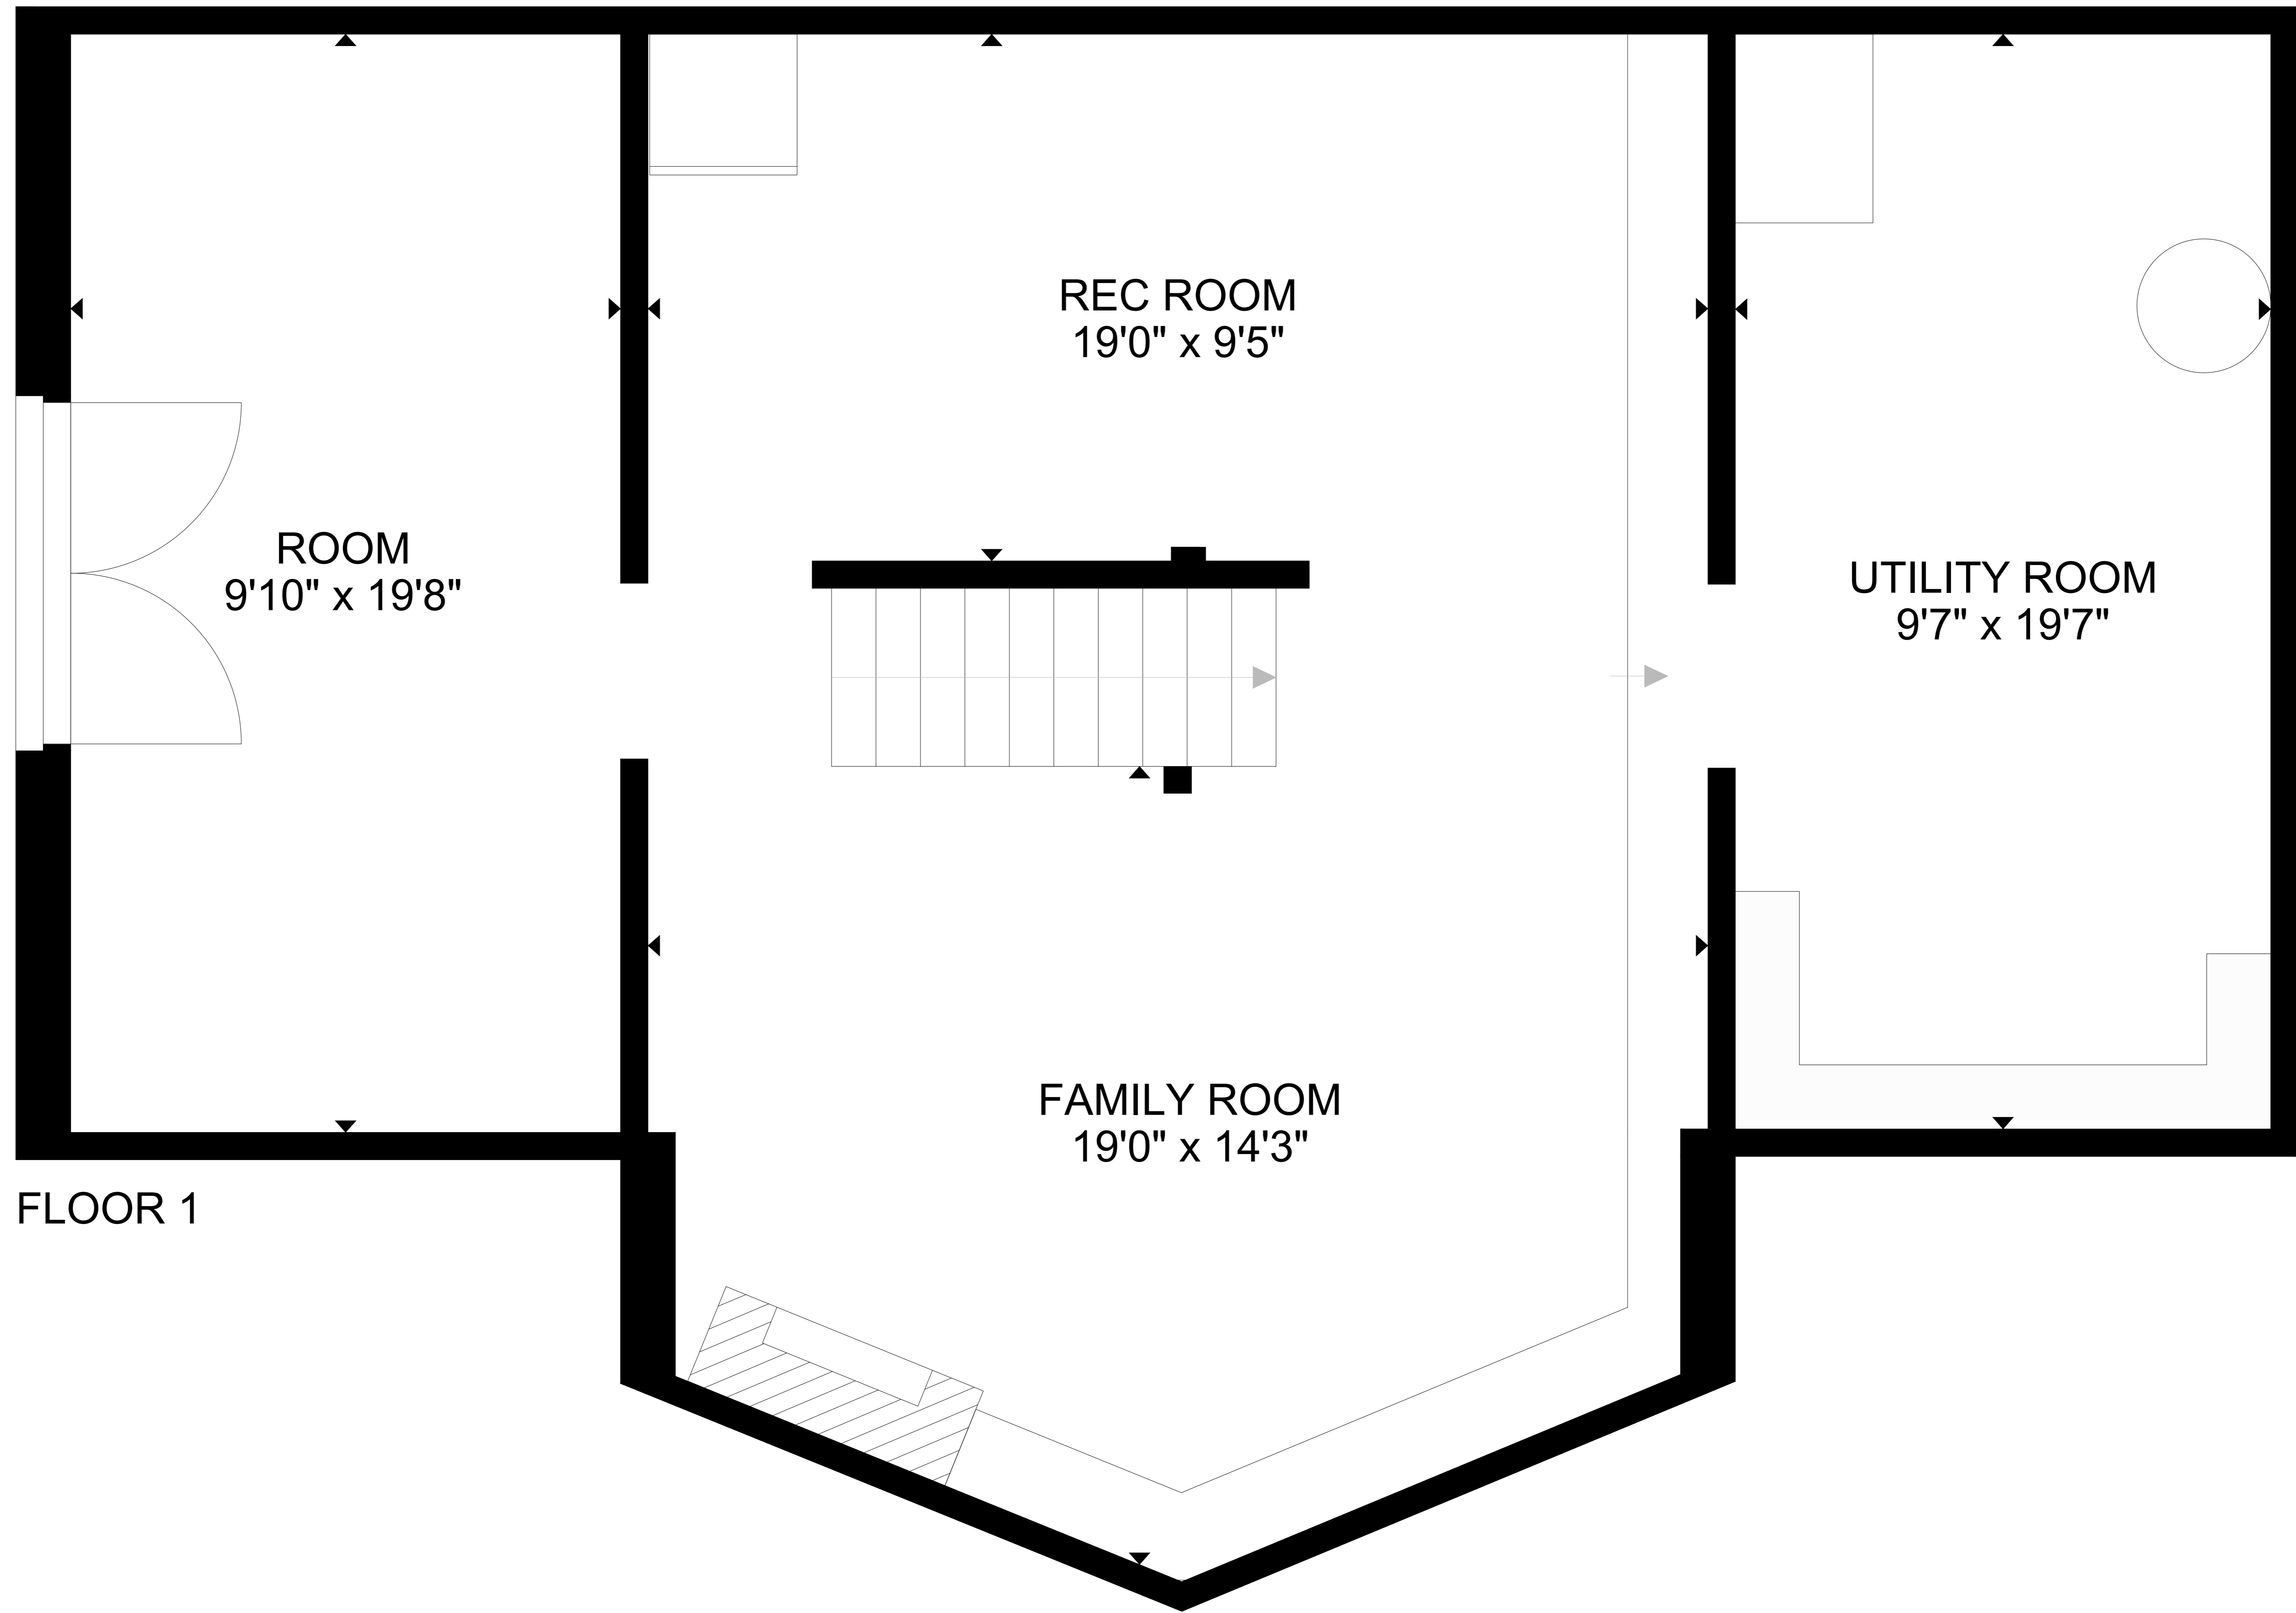

GROSS INTERNAL AREA  
 FLOOR 1: 888 sq.ft, FLOOR 2: 956 sq.ft  
 EXCLUDED AREA: DECK 1: 744 sq.ft, DECK 2: 46 sq.ft  
 TOTAL: 1844 sq.ft

SIZES AND DIMENSIONS ARE APPROXIMATE, ACTUAL MAY VARY.

GROSS INTERNAL AREA  
 FLOOR 1: 888 sq.ft, FLOOR 2: 956 sq.ft  
 EXCLUDED AREA: DECK 1: 744 sq.ft, DECK 2: 46 sq.ft  
 TOTAL: 1844 sq.ft

SIZES AND DIMENSIONS ARE APPROXIMATE, ACTUAL MAY VARY.

GROSS INTERNAL AREA  
 FLOOR 1: 888 sq.ft, FLOOR 2: 956 sq.ft  
 EXCLUDED AREA: DECK 1: 744 sq.ft, DECK 2: 46 sq.ft  
 TOTAL: 1844 sq.ft

SIZES AND DIMENSIONS ARE APPROXIMATE, ACTUAL MAY VARY.