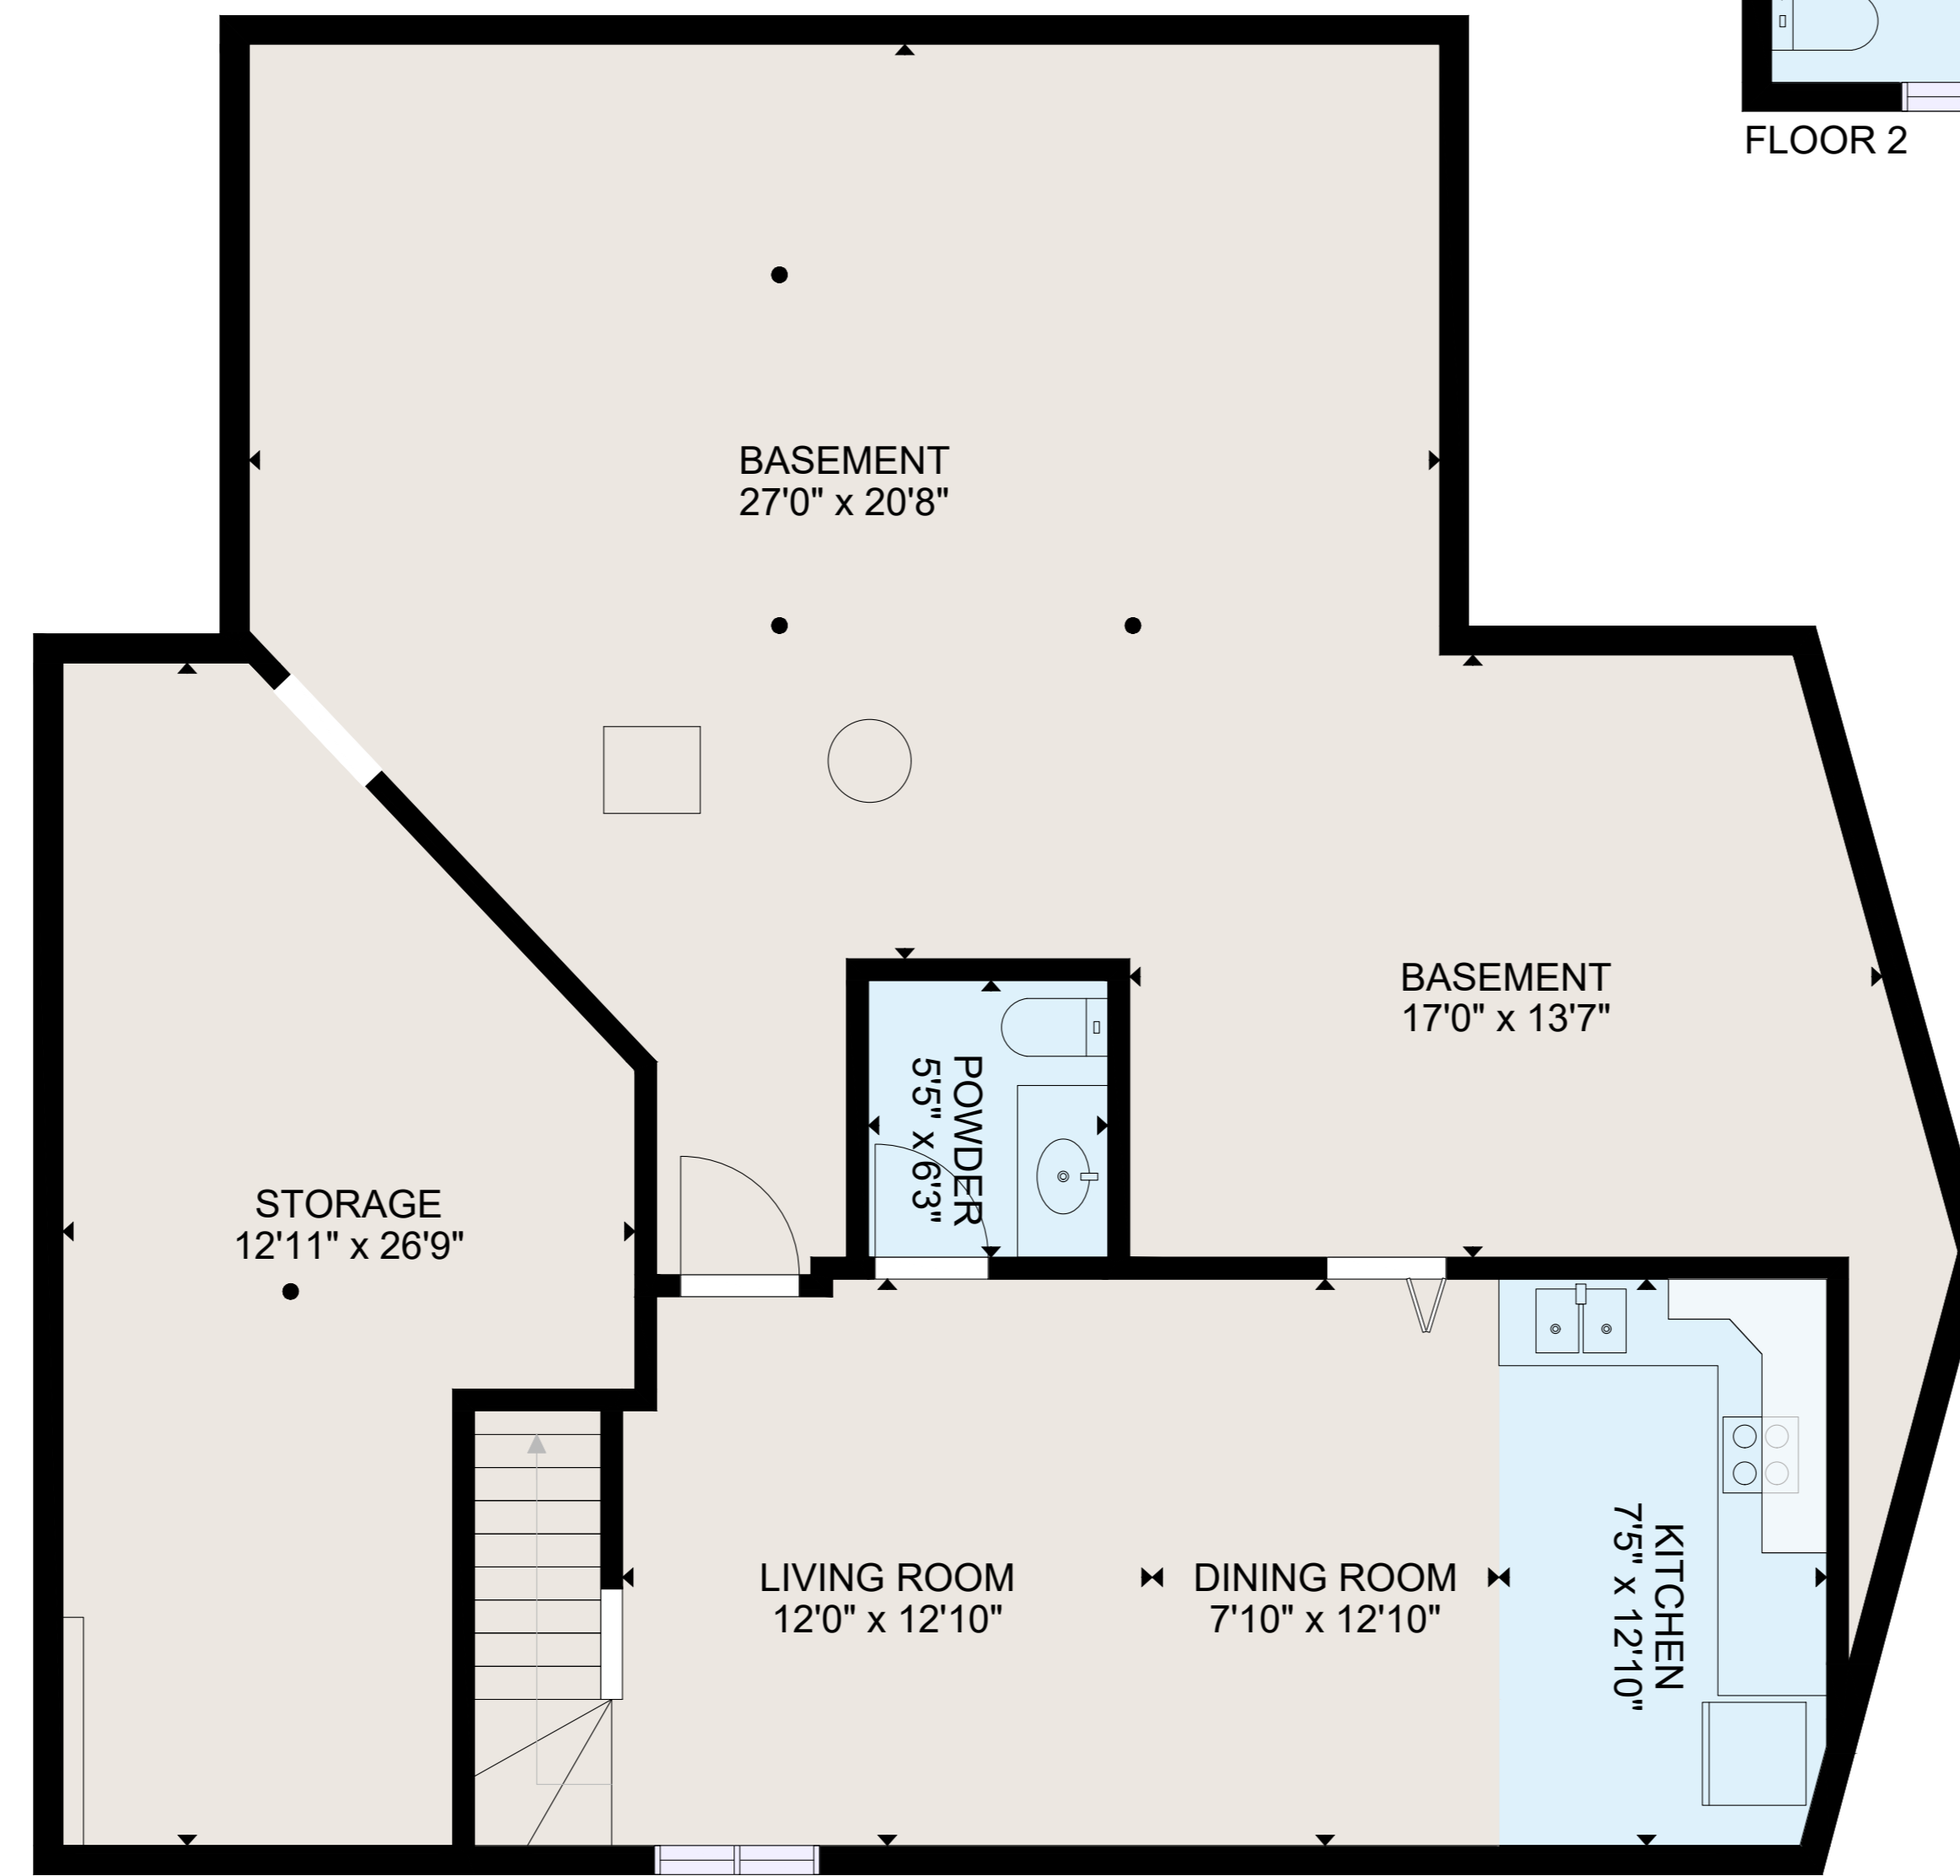

GROSS INTERNAL AREA  
 FLOOR 1: 1485 sq.ft, FLOOR 2: 1676 sq.ft  
 EXCLUDED AREA: DECK: 563 sq.ft, GARAGE: 536 sq.ft, PORCH: 37 sq.ft, CAR PORCH: 742 sq.ft  
 TOTAL: 3161 sq.ft

SIZES AND DIMENSIONS ARE APPROXIMATE, ACTUAL MAY VARY.

FLOOR 1

GROSS INTERNAL AREA  
 FLOOR 1: 1485 sq.ft, FLOOR 2: 1676 sq.ft  
 EXCLUDED AREA: DECK: 563 sq.ft, GARAGE: 536 sq.ft, PORCH: 37 sq.ft, CAR PORCH: 742 sq.ft  
 TOTAL: 3161 sq.ft

SIZES AND DIMENSIONS ARE APPROXIMATE, ACTUAL MAY VARY.