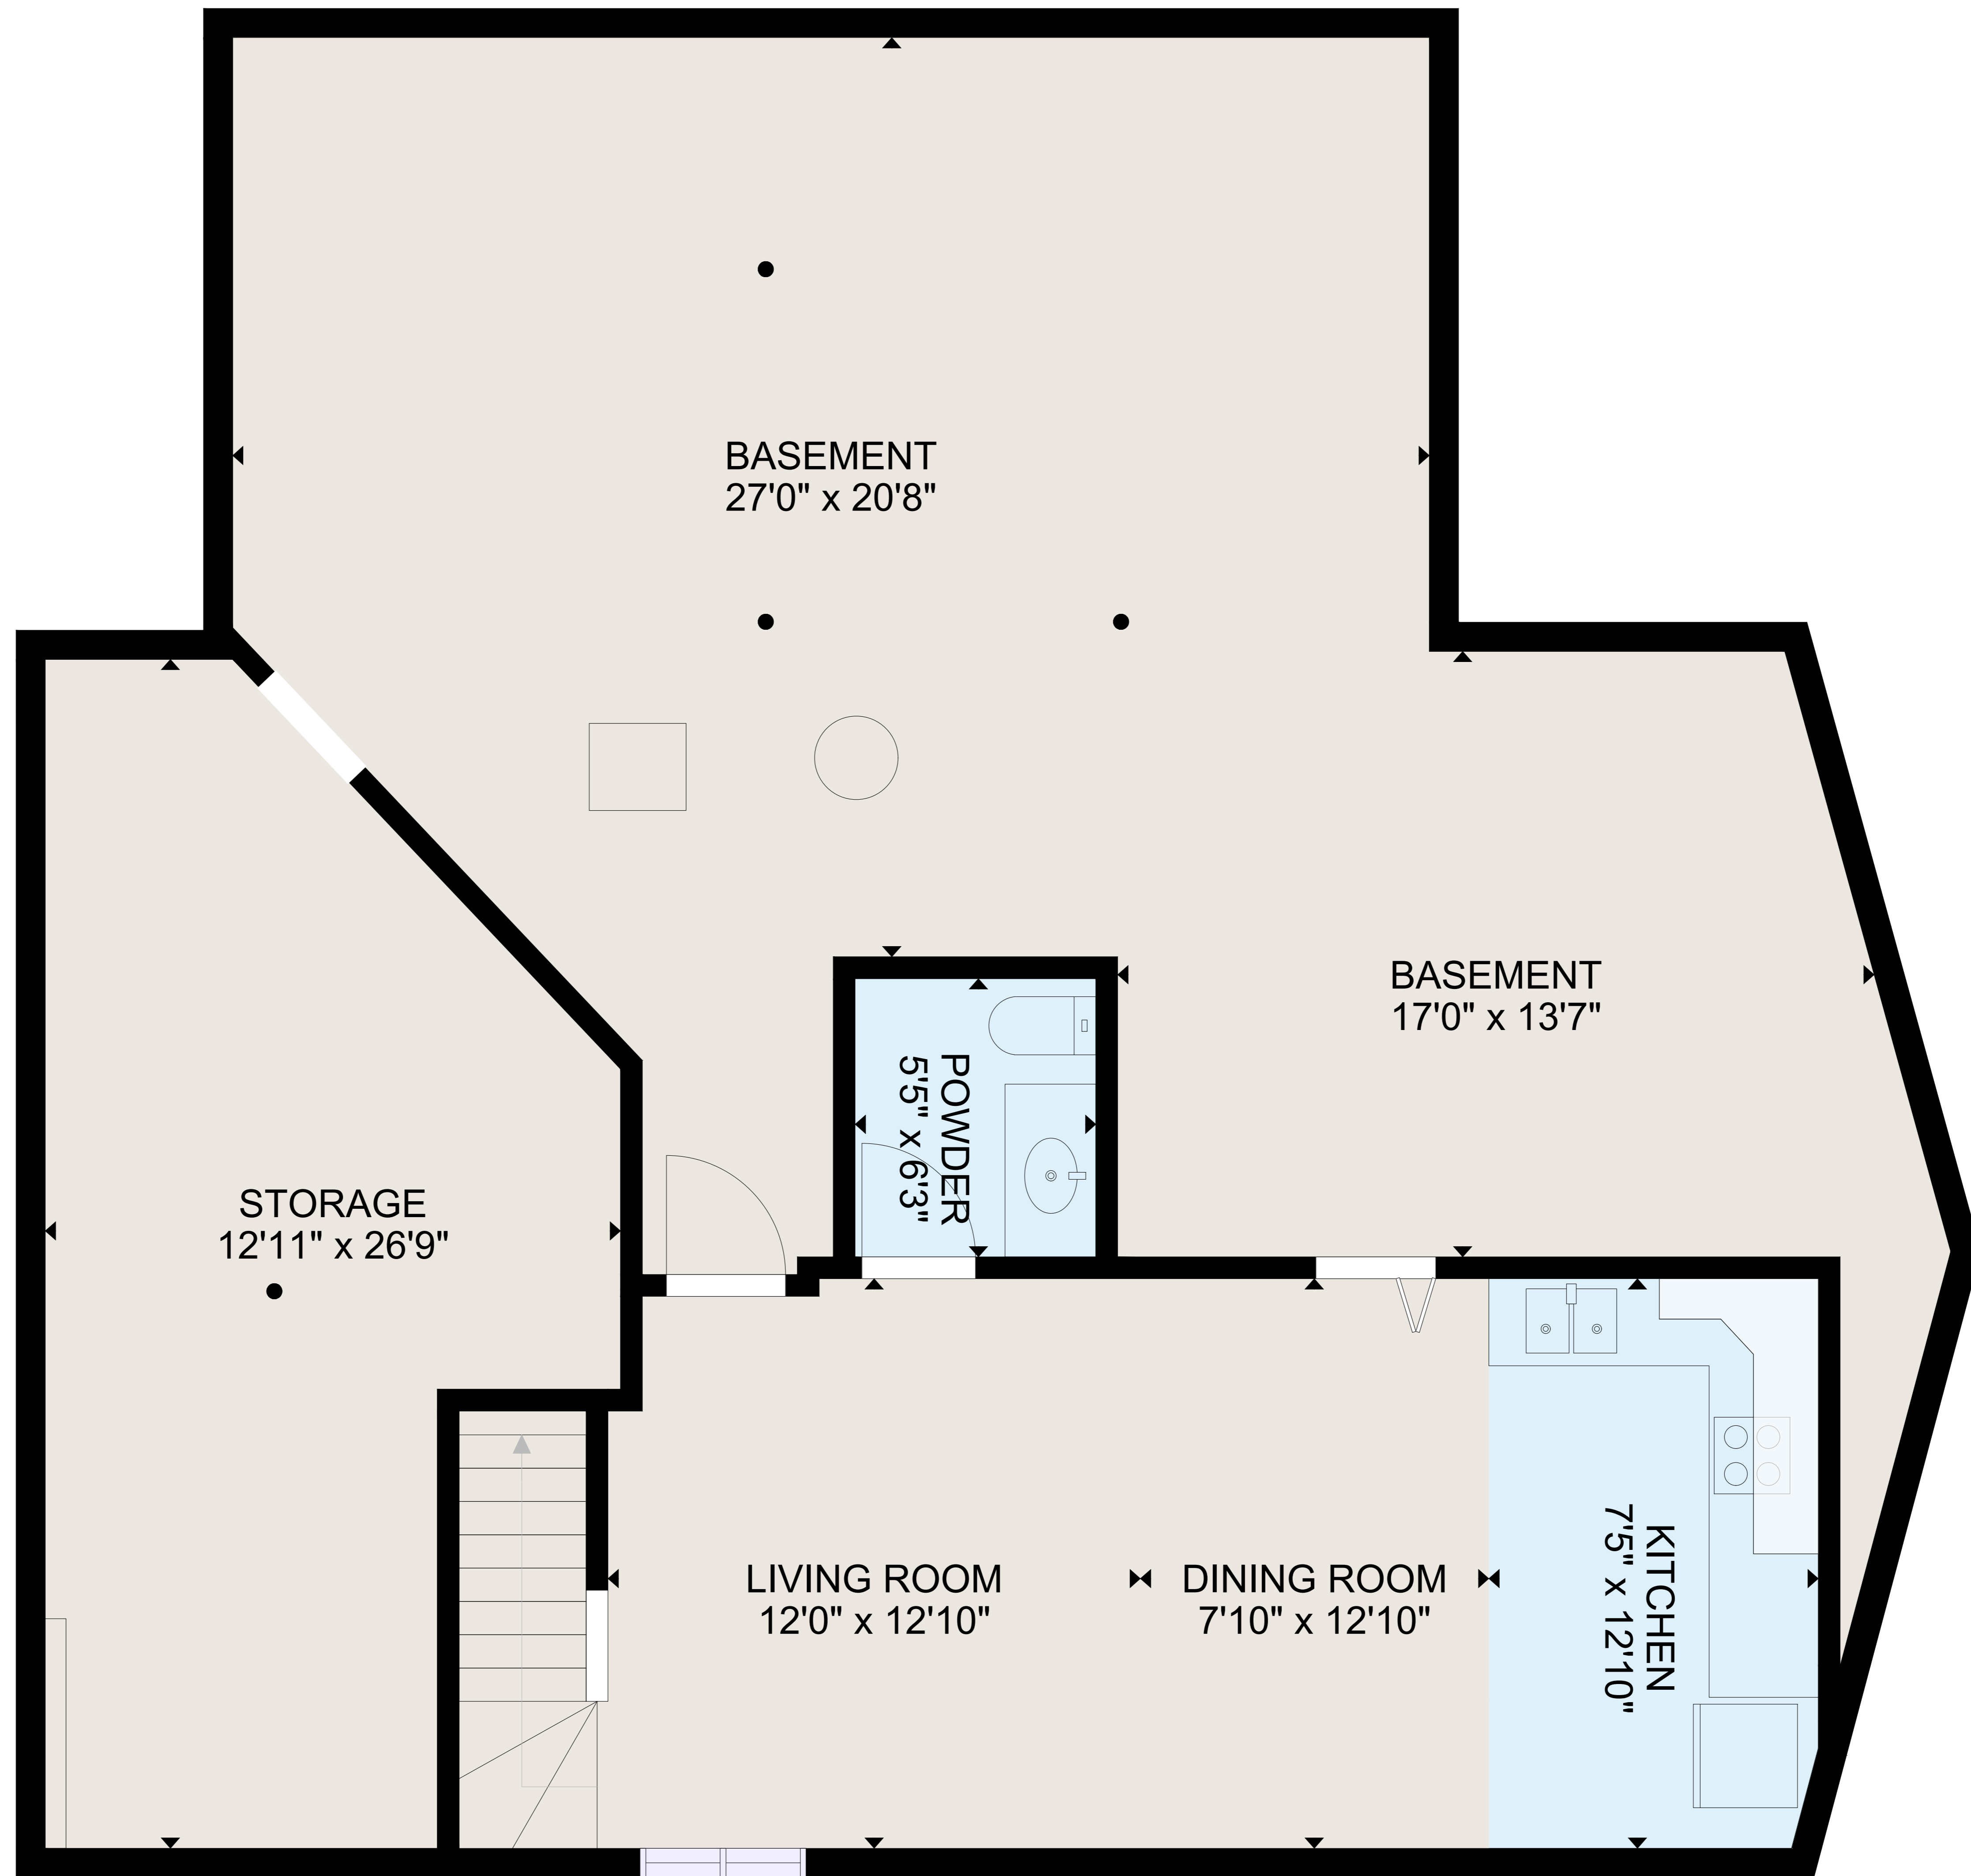

GROSS INTERNAL AREA  
 FLOOR 1: 1485 sq.ft, FLOOR 2: 1676 sq.ft  
 EXCLUDED AREA: DECK: 563 sq.ft, GARAGE: 536 sq.ft, PORCH: 37 sq.ft, CAR PORCH: 742 sq.ft  
 TOTAL: 3161 sq.ft

SIZES AND DIMENSIONS ARE APPROXIMATE, ACTUAL MAY VARY.

FLOOR 1

GROSS INTERNAL AREA  
 FLOOR 1: 1485 sq.ft, FLOOR 2: 1676 sq.ft  
 EXCLUDED AREA: DECK: 563 sq.ft, GARAGE: 536 sq.ft, PORCH: 37 sq.ft, CAR PORCH: 742 sq.ft  
 TOTAL: 3161 sq.ft

SIZES AND DIMENSIONS ARE APPROXIMATE, ACTUAL MAY VARY.