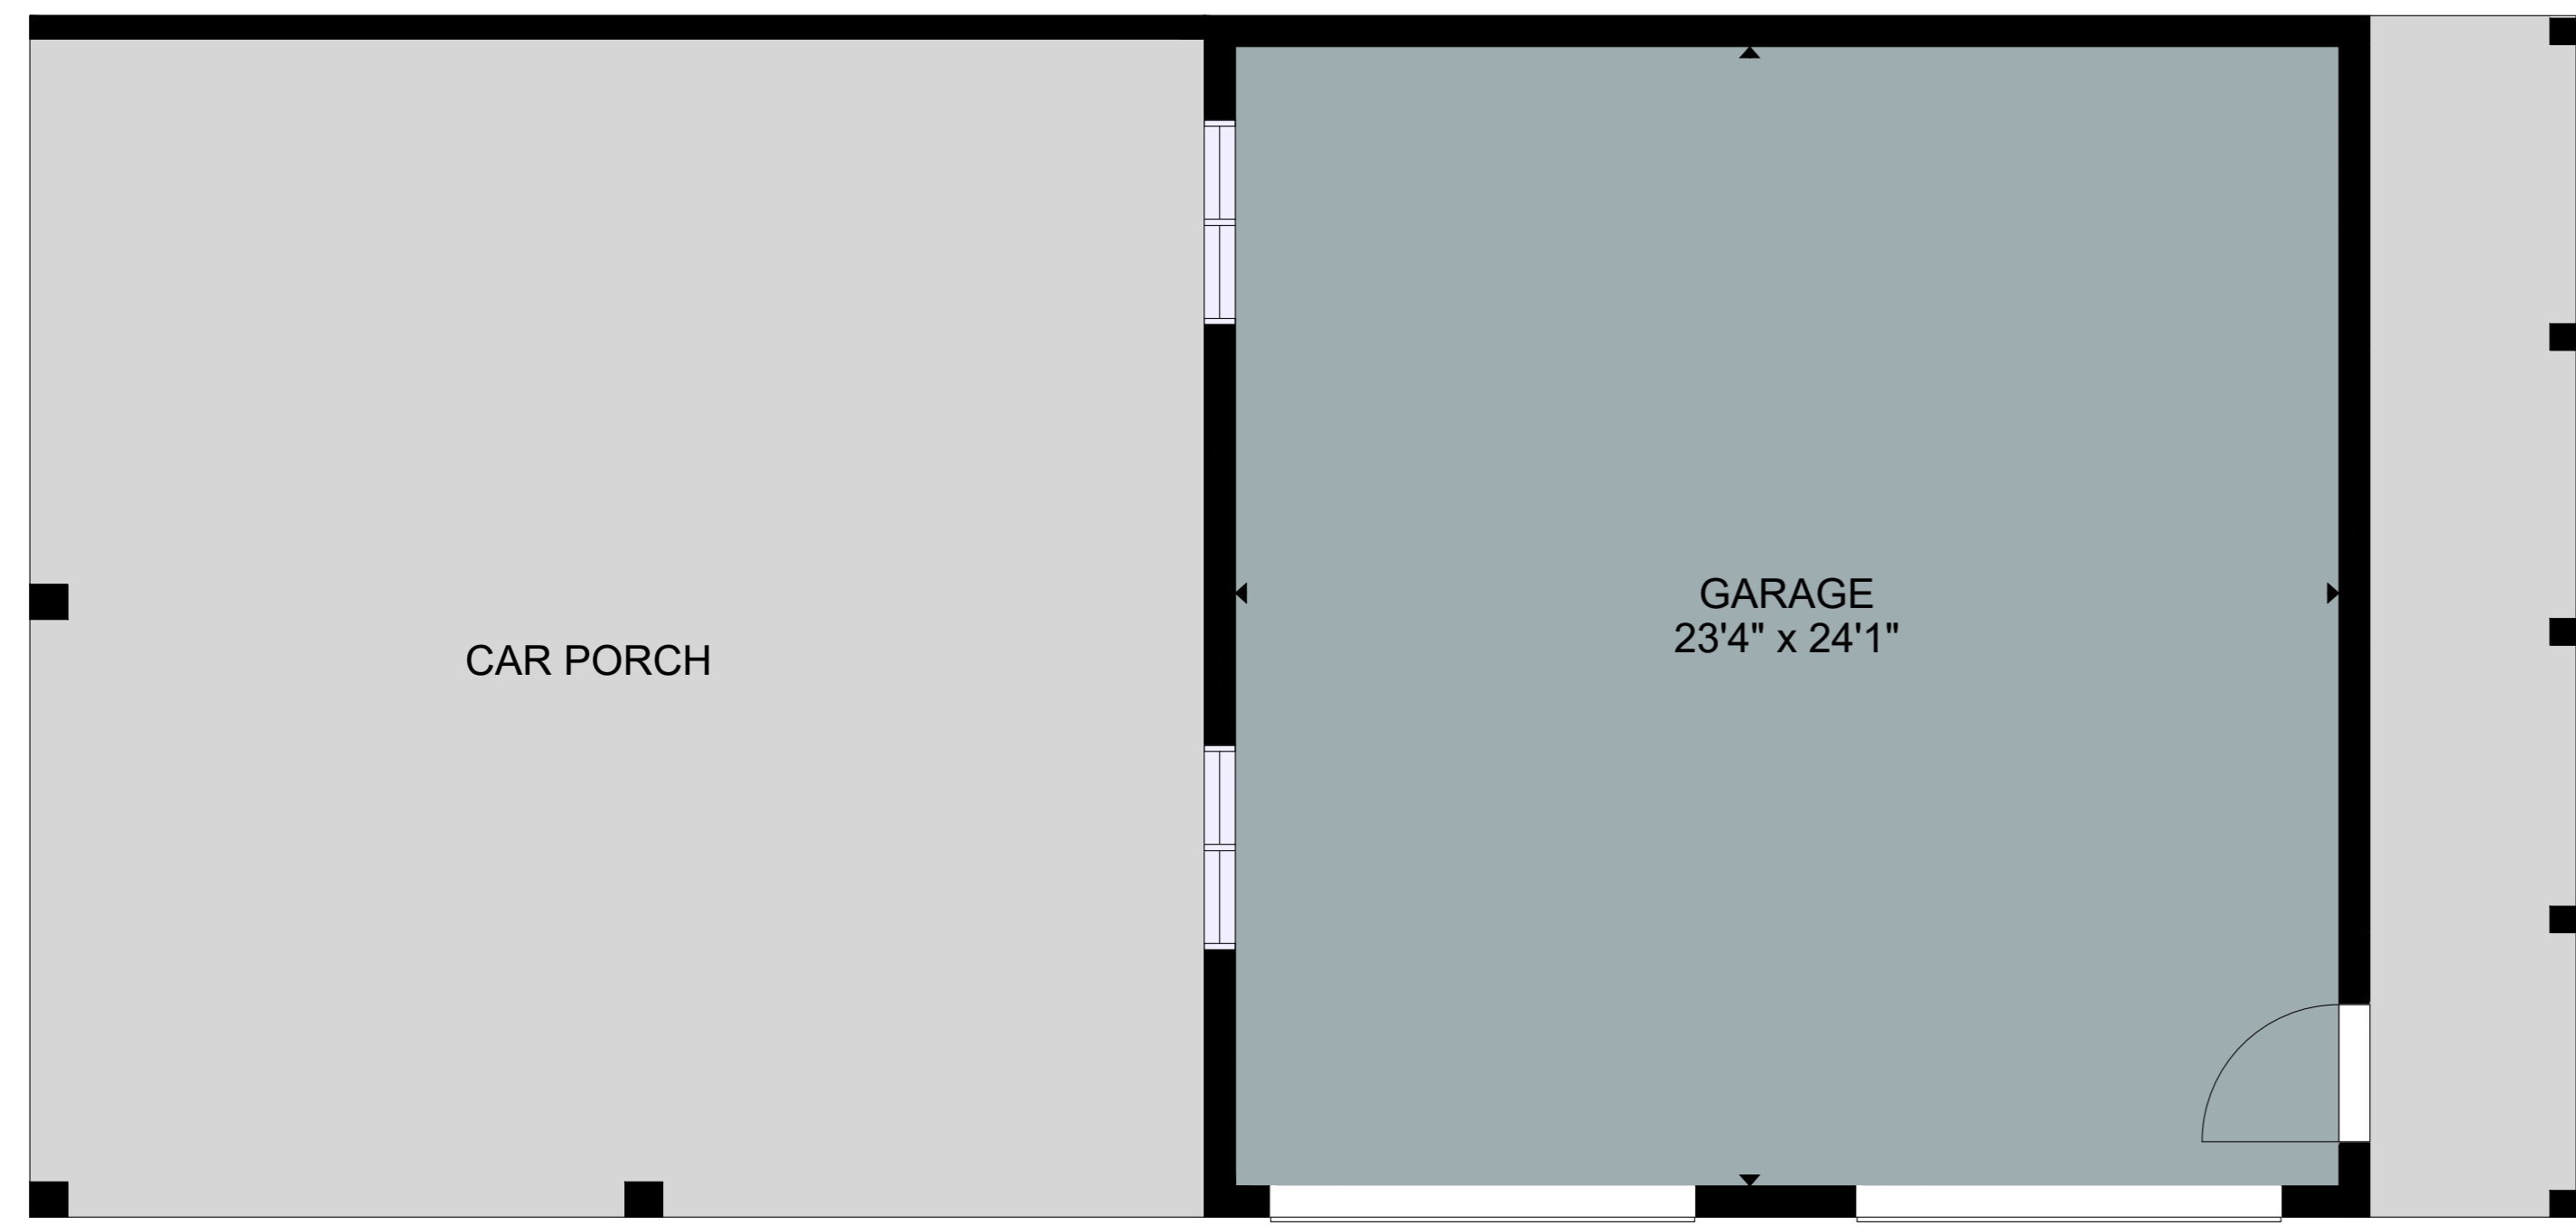

GROSS INTERNAL AREA  
 FLOOR 1: 1485 sq.ft, FLOOR 2: 1676 sq.ft  
 EXCLUDED AREA: DECK: 563 sq.ft, GARAGE: 536 sq.ft, PORCH: 37 sq.ft, CAR PORCH: 742 sq.ft  
 TOTAL: 3161 sq.ft

SIZES AND DIMENSIONS ARE APPROXIMATE, ACTUAL MAY VARY.

FLOOR 1

GROSS INTERNAL AREA  
 FLOOR 1: 1485 sq.ft, FLOOR 2: 1676 sq.ft  
 EXCLUDED AREA: DECK: 563 sq.ft, GARAGE: 536 sq.ft, PORCH: 37 sq.ft, CAR PORCH: 742 sq.ft  
 TOTAL: 3161 sq.ft

SIZES AND DIMENSIONS ARE APPROXIMATE, ACTUAL MAY VARY.