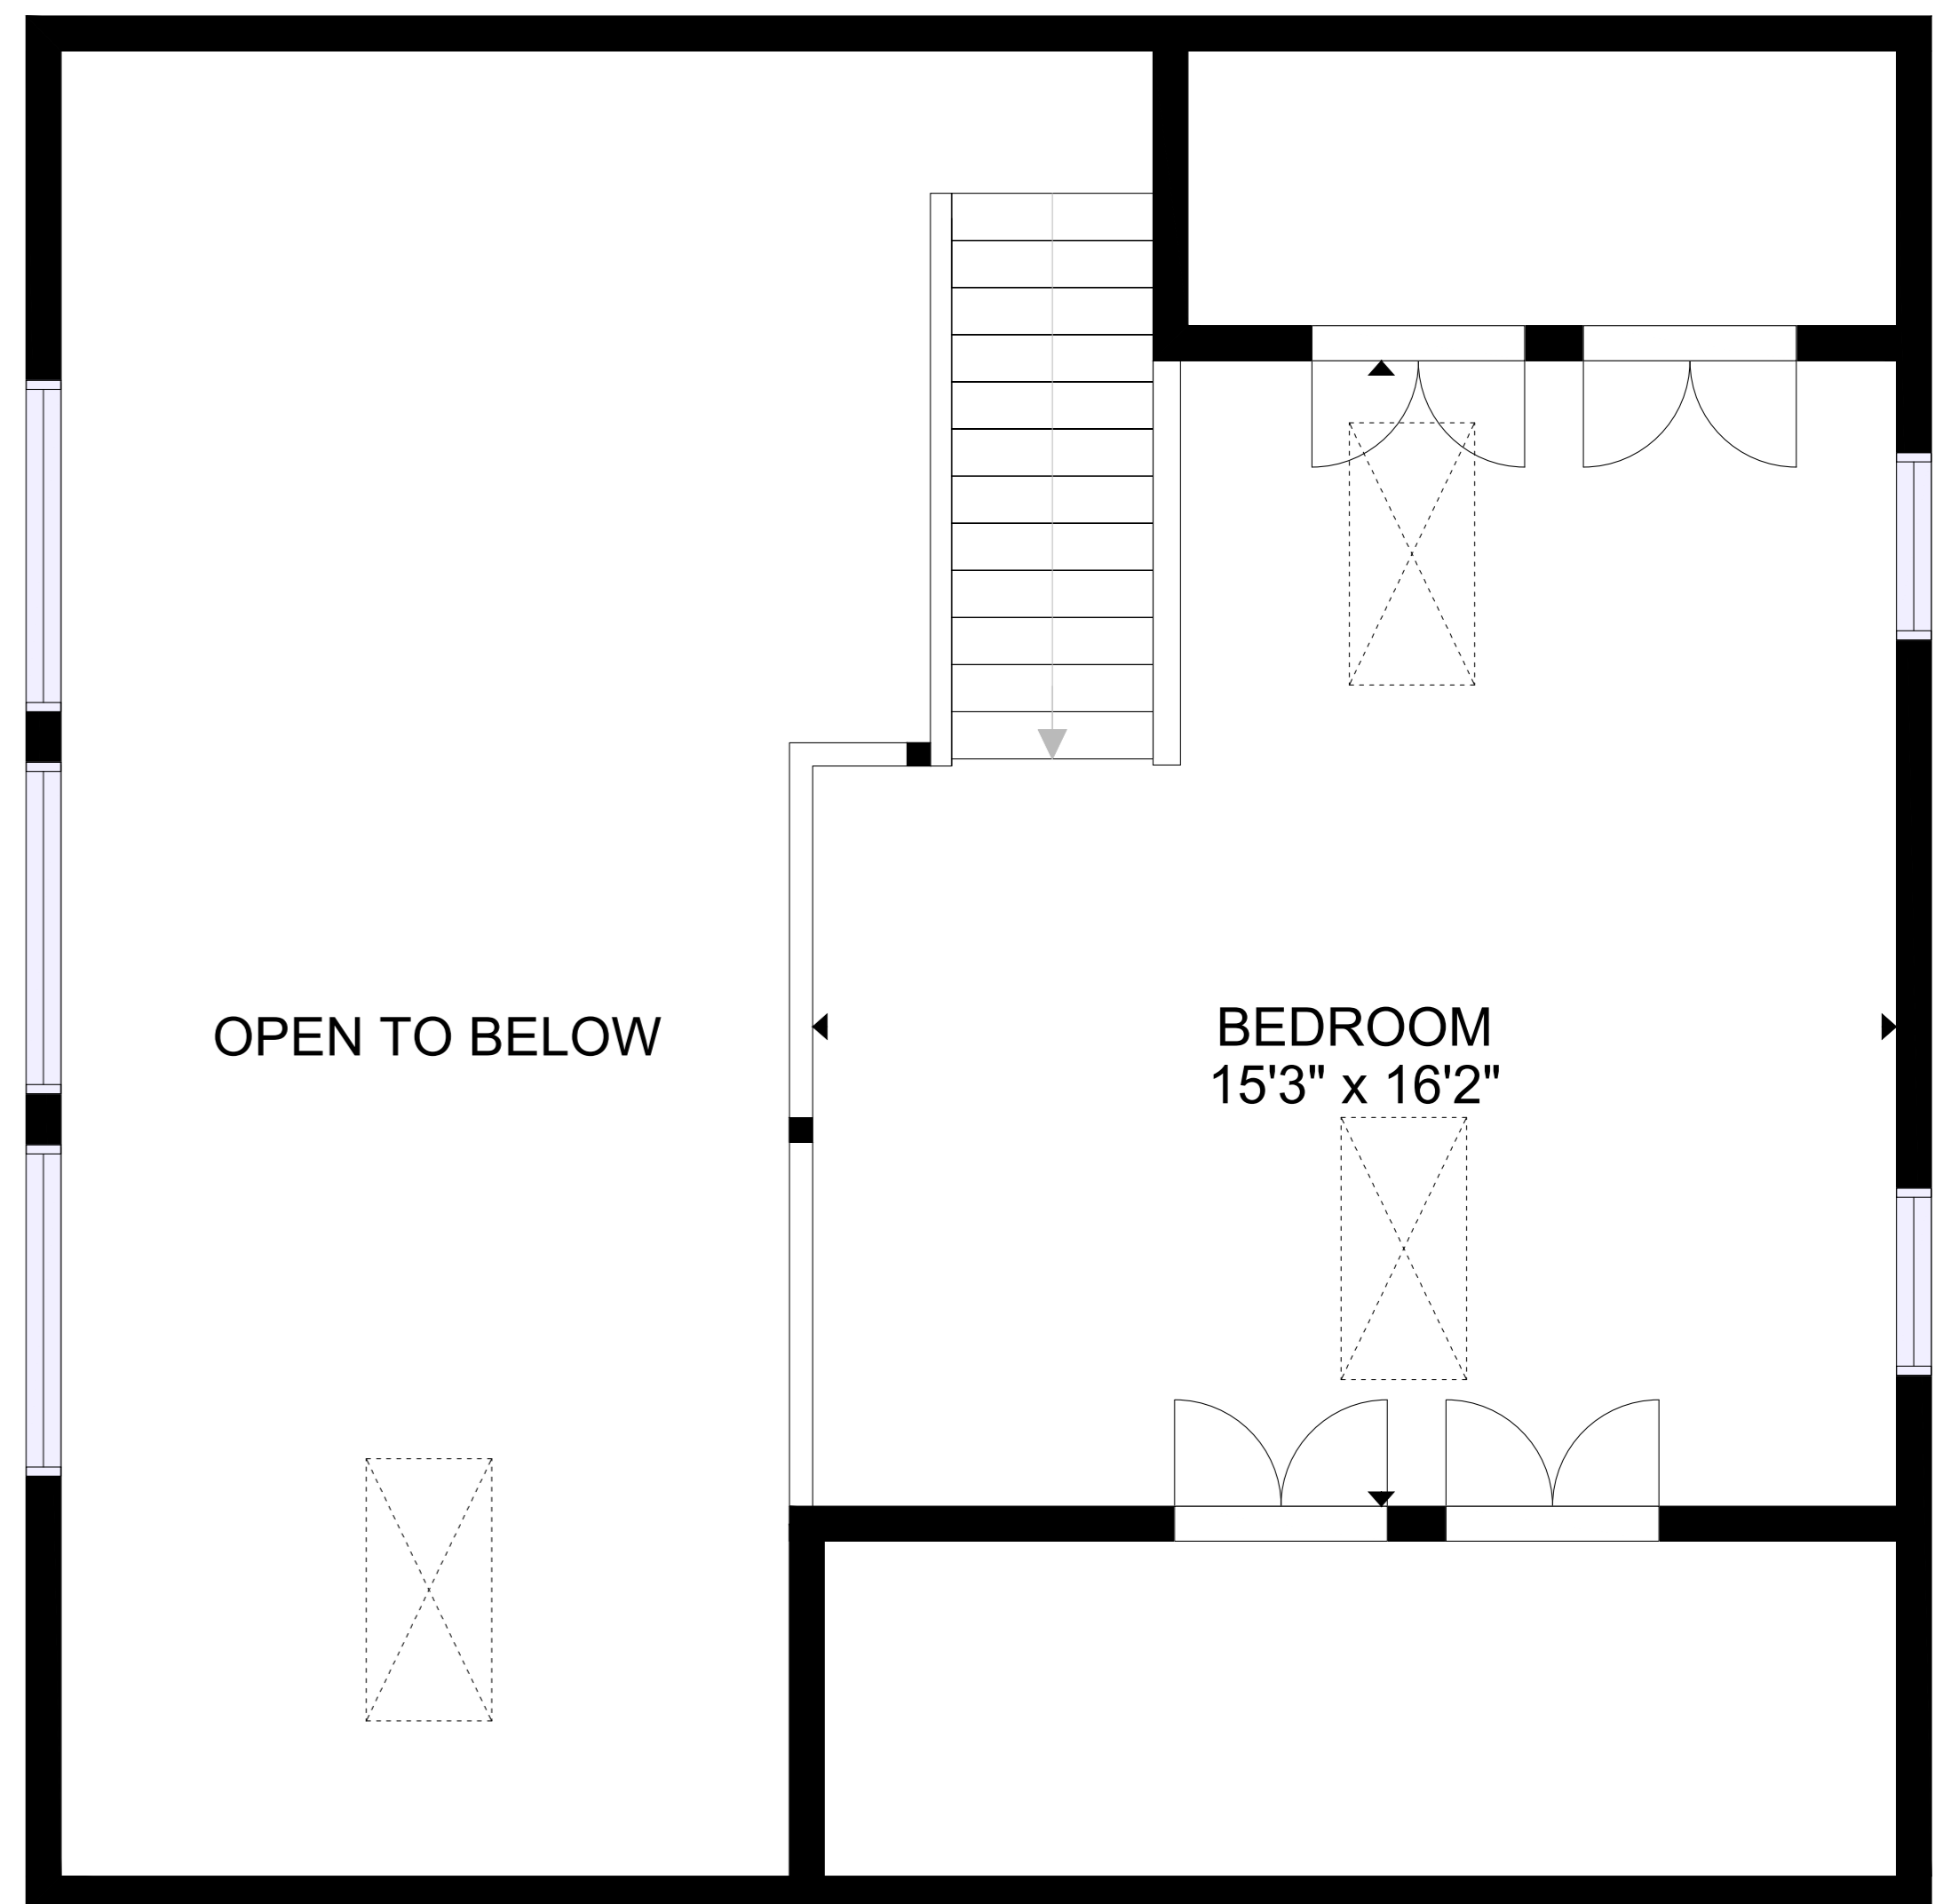

FLOOR 1

FLOOR 2

GROSS INTERNAL AREA
 FLOOR 1: 1115 sq.ft, FLOOR 2: 346 sq.ft
 EXCLUDED AREA: DECK: 480 sq.ft, PORCH: 49 sq.ft
 TOTAL: 1461 sq.ft

SIZES AND DIMENSIONS ARE APPROXIMATE, ACTUAL MAY VARY.

GROSS INTERNAL AREA
 FLOOR 1: 1115 sq.ft, FLOOR 2: 346 sq.ft
 EXCLUDED AREA: DECK: 480 sq.ft, PORCH: 49 sq.ft
 TOTAL: 1461 sq.ft

SIZES AND DIMENSIONS ARE APPROXIMATE, ACTUAL MAY VARY.

FLOOR 2

GROSS INTERNAL AREA
FLOOR 1: 1115 sq.ft, FLOOR 2: 346 sq.ft
EXCLUDED AREA: DECK: 480 sq.ft, PORCH: 49 sq.ft
TOTAL: 1461 sq.ft

SIZES AND DIMENSIONS ARE APPROXIMATE, ACTUAL MAY VARY.