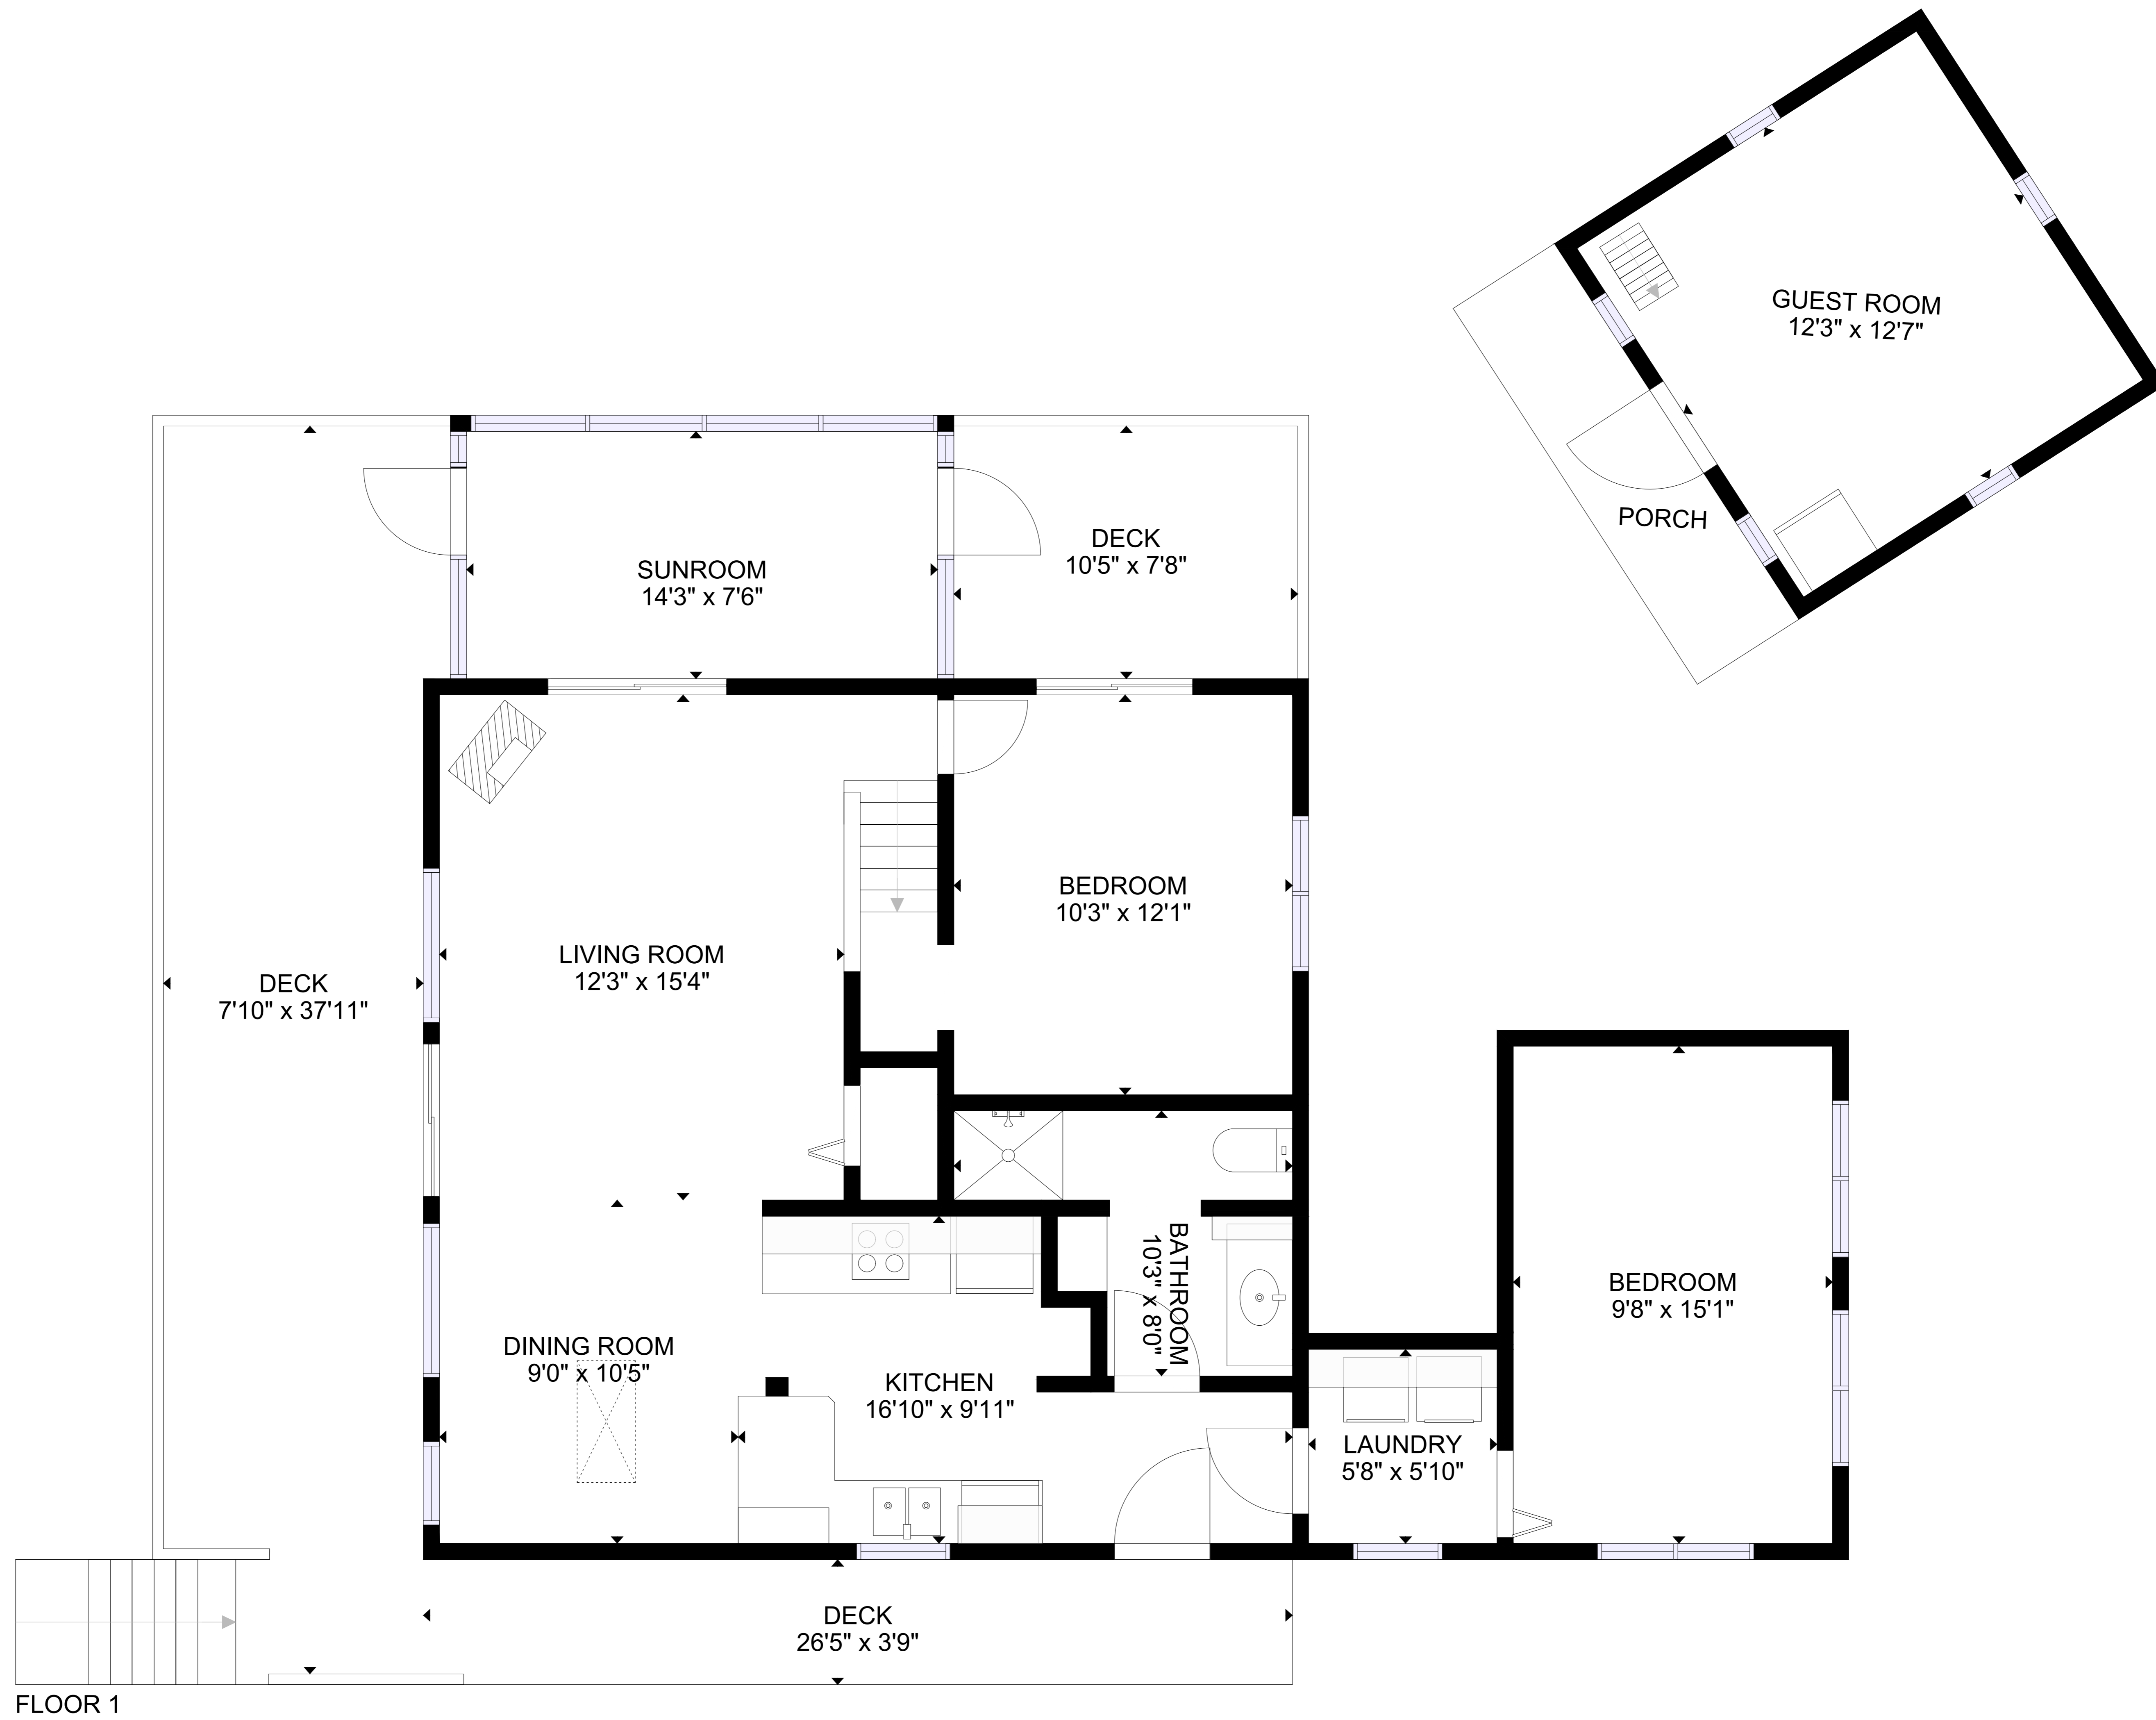

FLOOR 1

FLOOR 2

GROSS INTERNAL AREA
 FLOOR 1: 1115 sq.ft, FLOOR 2: 346 sq.ft
 EXCLUDED AREA: DECK: 480 sq.ft, PORCH: 49 sq.ft
 TOTAL: 1461 sq.ft

SIZES AND DIMENSIONS ARE APPROXIMATE, ACTUAL MAY VARY.

GROSS INTERNAL AREA
 FLOOR 1: 1115 sq.ft, FLOOR 2: 346 sq.ft
 EXCLUDED AREA: DECK: 480 sq.ft, PORCH: 49 sq.ft
 TOTAL: 1461 sq.ft

SIZES AND DIMENSIONS ARE APPROXIMATE, ACTUAL MAY VARY.

FLOOR 2

GROSS INTERNAL AREA
FLOOR 1: 1115 sq.ft, FLOOR 2: 346 sq.ft
EXCLUDED AREA: DECK: 480 sq.ft, PORCH: 49 sq.ft
TOTAL: 1461 sq.ft

SIZES AND DIMENSIONS ARE APPROXIMATE, ACTUAL MAY VARY.