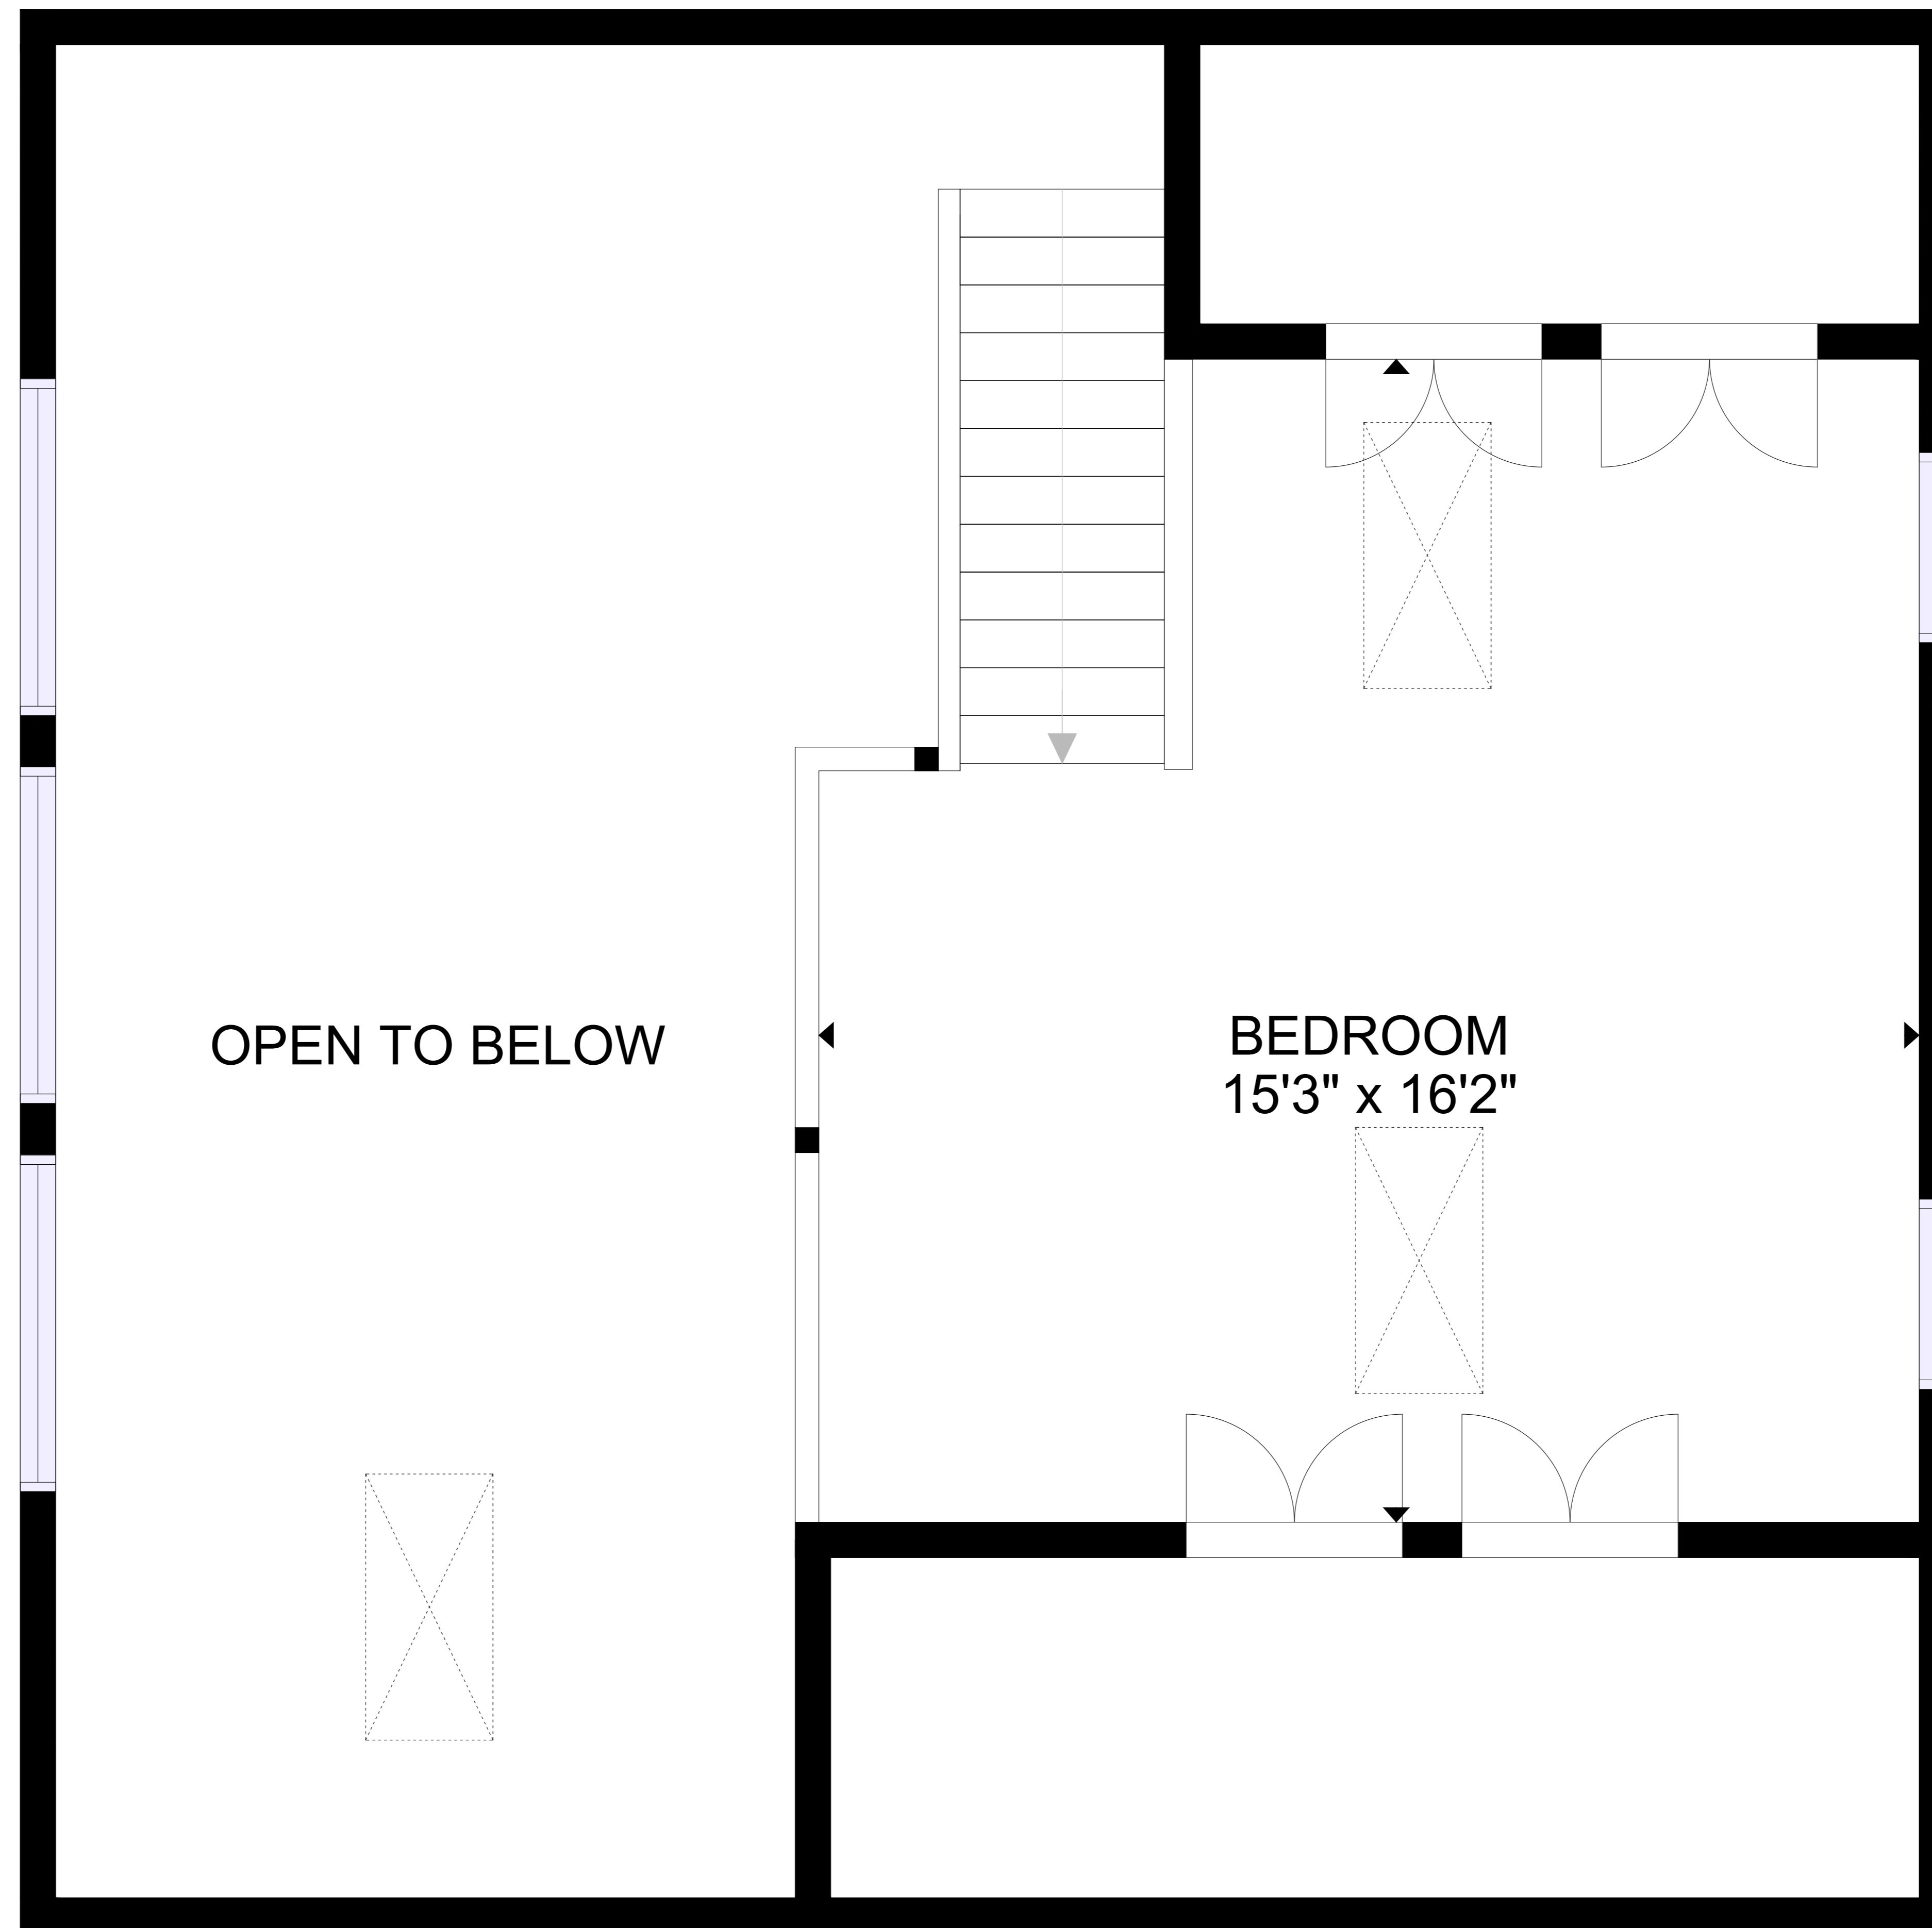

FLOOR 1

FLOOR 2

GROSS INTERNAL AREA
 FLOOR 1: 1115 sq.ft, FLOOR 2: 346 sq.ft
 EXCLUDED AREA: DECK: 480 sq.ft, PORCH: 49 sq.ft
 TOTAL: 1461 sq.ft

SIZES AND DIMENSIONS ARE APPROXIMATE, ACTUAL MAY VARY.

GROSS INTERNAL AREA
 FLOOR 1: 1115 sq.ft, FLOOR 2: 346 sq.ft
 EXCLUDED AREA: DECK: 480 sq.ft, PORCH: 49 sq.ft
 TOTAL: 1461 sq.ft

SIZES AND DIMENSIONS ARE APPROXIMATE, ACTUAL MAY VARY.

FLOOR 2

GROSS INTERNAL AREA
FLOOR 1: 1115 sq.ft, FLOOR 2: 346 sq.ft
EXCLUDED AREA: DECK: 480 sq.ft, PORCH: 49 sq.ft
TOTAL: 1461 sq.ft

SIZES AND DIMENSIONS ARE APPROXIMATE, ACTUAL MAY VARY.